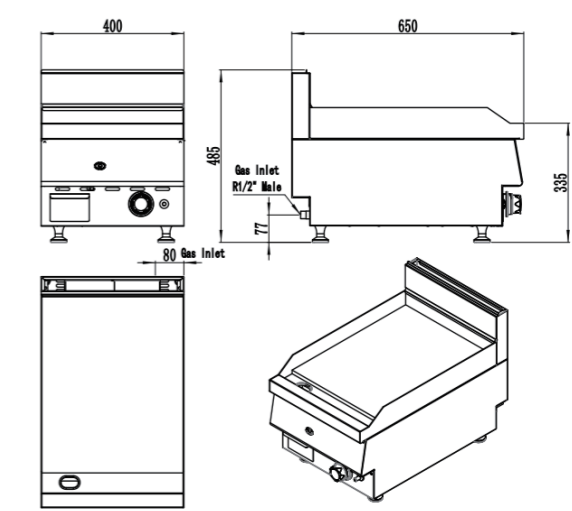

AT65G4G-C

* All prices are EX-GST

2 YEARS WARRANTY ON ALL PARTS & LABOUR
EXTRA 2 YEARS WARRANTY ON PARTS WHEN YOU REGISTER WITH US ONLINE

* All prices are EX-GST