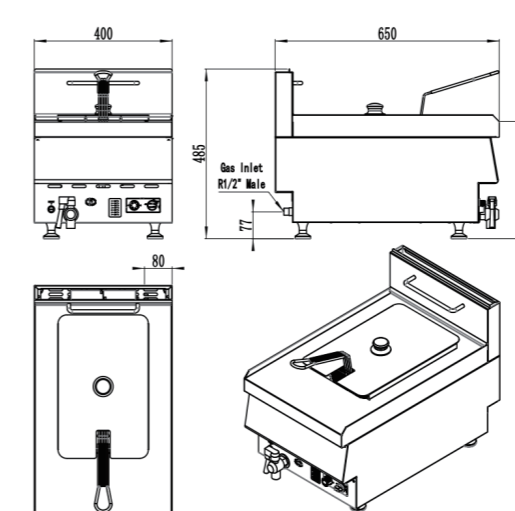

CookRite

TO COOK NICELY!

AT65G2B-C / AT65G4F-C
AT65G4G-C

**NO SPACE NO WORRIES
WITH COOK RITES COMPACT RANGE**

INFORMATION

AT65G2B-C

Gas Type	NG/LPG
Gas Output per Burner Mj/h	Front:25/Rear:13
Total Power Output Mj/h	Front:25/Rear:13
Dimensions(mm)	W400 x D650 x H485, 25kg
Packaging Dimensions(mm)	W490 x D740 x H620, 36kg
RRP	$1,949.00

INFORMATION

AT65G4F-C

Gas Type	NG/LPG
Gas Output per Burner Mj/h	18
Total Power Output Mj/h	18
Oil Capacity(Litres)	8L
Fryer Basket Dimensions(mm)	W295 x D210 x H135 Light Duty
Dimensions(mm)	W400 x D650 x H485, 24kg
Packaging Dimensions(mm)	W490 x D740 x H620, 35kg
RRP	$2,524.00

INFORMATION

AT65G4G-C

Gas Type	NG/LPG
Gas Output per Burner Mj/h	25
Total Power Output Mj/h	25
Dimensions(mm)	W400 x D650 x H485, 39kg
Packaging Dimensions(mm)	W490 x D740 x H620, 50kg
RRP	$1,719.00

FEATURES

- Heavy duty constructed frame
- Heavy duty burners and standby pilots
- Flame failure
- Constructed in 304 stainless steel
- 3/4 inch pipe gas inlet
- Stainless steel burners
- Stainless steel splash back
- Heavy duty black cast-iron grill to cook on
- Removable drip tray
- Manual controls
- Piezo ignition to all burners
- Independent burner controls
- Available in NG and LPG
- Corrosion resistant, easy to maintain and keep clean

AT65G2B-C

AT65G4F-C

AT65G4G-C

* All prices are EX-GST

2 YEARS WARRANTY ON ALL PARTS & LABOUR
EXTRA 2 YEARS WARRANTY ON PARTS WHEN YOU REGISTER WITH US ONLINE

* All prices are EX-GST