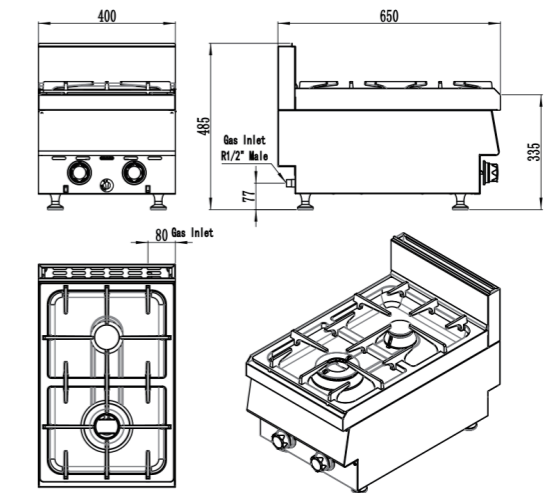

CookRite

TO COOK NICELY!

AT65G2B-C / AT65G4F-C
AT65G4G-C

**NO SPACE NO WORRIES
WITH COOK RITES COMPACT RANGE**

INFORMATION

AT65G2B-C

Gas Type	NG/LPG
Gas Output per Burner Mj/h	Front:25/Rear:13
Total Power Output Mj/h	Front:25/Rear:13
Dimensions(mm)	W400 x D650 x H485, 25kg
Packaging Dimensions(mm)	W490 x D740 x H620, 36kg
RRP	$1,949.00

INFORMATION

AT65G4F-C

Gas Type	NG/LPG
Gas Output per Burner Mj/h	18
Total Power Output Mj/h	18
Oil Capacity(Litres)	8L
Fryer Basket Dimensions(mm)	W295 x D210 x H135 Light Duty
Dimensions(mm)	W400 x D650 x H485, 24kg
Packaging Dimensions(mm)	W490 x D740 x H620, 35kg
RRP	$2,524.00

INFORMATION

AT65G4G-C

Gas Type	NG/LPG
Gas Output per Burner Mj/h	25
Total Power Output Mj/h	25
Dimensions(mm)	W400 x D650 x H485, 39kg
Packaging Dimensions(mm)	W490 x D740 x H620, 50kg
RRP	$1,719.00

FEATURES

- Heavy duty constructed frame
- Heavy duty burners and standby pilots
- Flame failure
- Constructed in 304 stainless steel
- 3/4 inch pipe gas inlet
- Stainless steel burners
- Stainless steel splash back
- Heavy duty black cast-iron grill to cook on
- Removable drip tray
- Manual controls
- Piezo ignition to all burners
- Independent burner controls
- Available in NG and LPG
- Corrosion resistant, easy to maintain and keep clean

AT65G2B-C