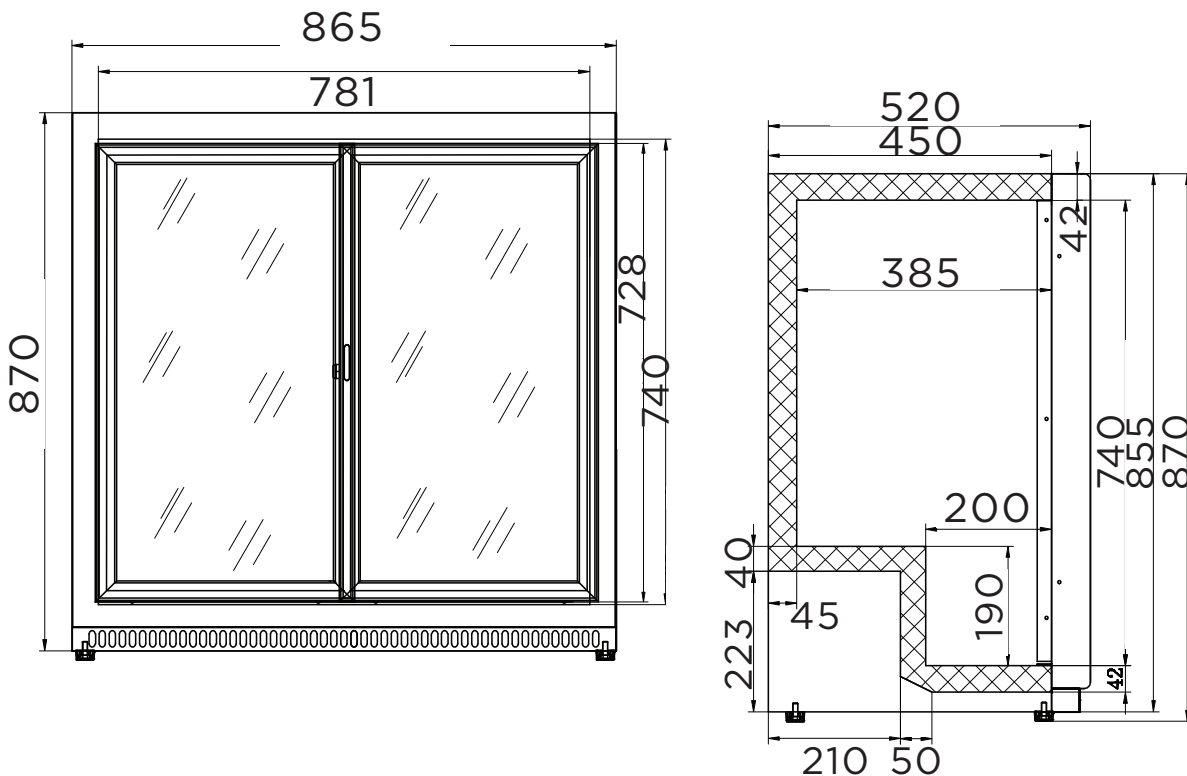

## Back Bar Fridge 190L - 2 Doors - Sliding

| Bar Fridge & Freezers

# Back Bar Fridge 190L - 2 Doors - Sliding

| Bar Fridge & Freezers

**SPECIFICATIONS** **DIMENSIONS**

Model Number	BB0200GDS-NR-1	Plug Location	Rear, bottom	<b>External (mm)</b>	
Part Number	3736072-1	Colour	Black	<b>Width</b>	865
Volume	190L	Internal Light	LED	<b>Depth</b>	543
Unit Weight	72kg	No. of Doors	2	<b>Height</b>	870
Packaged Weight	77kg	Door Type	Glass	<b>Internal (mm)</b>	
Adjustable Temp. Range	+1 to +10°C	Door Glass Type	Double Glazed	<b>Width</b>	781
Max. Ambient Temp.	38°C	Door Style	Sliding	<b>Depth</b>	385
Climate Class	3M1	Self-Closing Door	Yes	<b>Height</b>	740
Energy Consumption	2.6kWh/24h	Door Lock	Yes	<b>Packaged (mm)</b>	
GEMS Star Rating	4 stars	No. of Shelf Tiers inc Base	3	<b>Width</b>	915
Refrigeration Capacity	213W	Shelf Type	Adjustable	<b>Depth</b>	564
Refrigerant	R600	Shelves Dimensions	370(w) x 326(d) mm	<b>Height</b>	895
Rated Current	1.2A	Temp. Controller	Digital		
Electrical Voltage	220-240V	Castors	No, adjustable feet		
Frequency	50Hz	Warranty	2 Years Parts & Labour		
Power Supply	Single Phase		Bromic Extra Care		
Power Plug	1 x 10A				