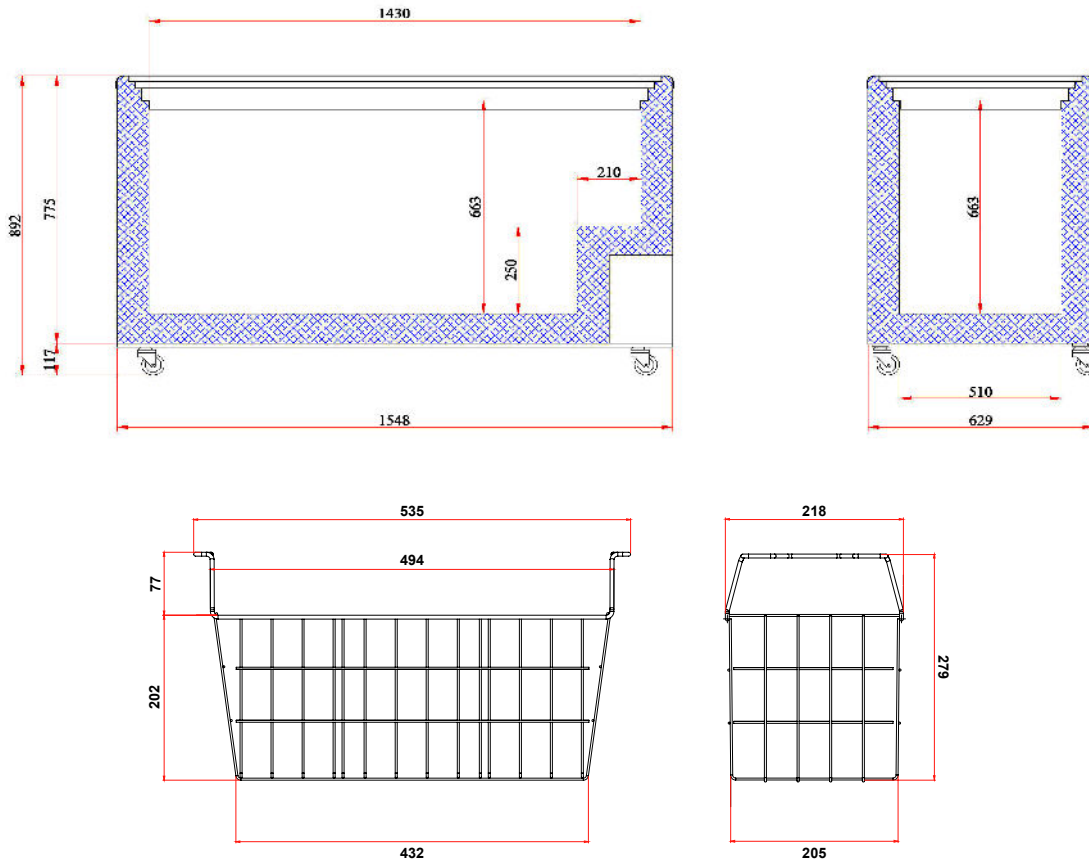

Display Chest Freezer 491L - Flat Glass Top

| Chest Freezers

Display Chest Freezer 491L - Flat Glass Top

| Chest Freezers

SPECIFICATIONS DIMENSIONS

Model Number	CF0500FTFG-NR	Plug Plug	1 x 10A	External (mm)
Part Number	3735304-NR	Plug Location	Rear, bottom right	Width 1548
Volume	491L	Cord Length	2m	Depth 629
Unit Weight	101kg	Colour	White	Height 892
Packaged Weight	106kg	Internal Light	No	Internal (mm)
Adjustable Temp. Range	-22°C to -12°C	No. of Lids	2	Width 1430
Max. Ambient Temp.	35°C	Lid Type	Glass	Depth 510
Climate Class	4L1	Lid Shape	Flat	Height 663
Energy Consumption	3.76kWh/24h	Lid Style	Sliding	Width 1585
GEMS Star Rating	6 Stars	Lid Lock	Yes	Depth 680
Refrigeration Capacity	400W	No. of Baskets	6	Height 950
Refrigerant	R290	Basket Dimensions	205(w) x 432(d) x 202(h) mm	Packaged (mm)
Air Circulation	Static	Defrost System	Manual	Width 1585
Rated Current	1.08A	Temp. Controller	Analogue controller, digital display	Depth 680
Electrical Voltage	220-240V	Castors	Yes	Height 950
Frequency	50Hz	Warranty	5 Years Bromic Extra Care Warranty - Parts and Labour	
Power Supply	Single Phase			