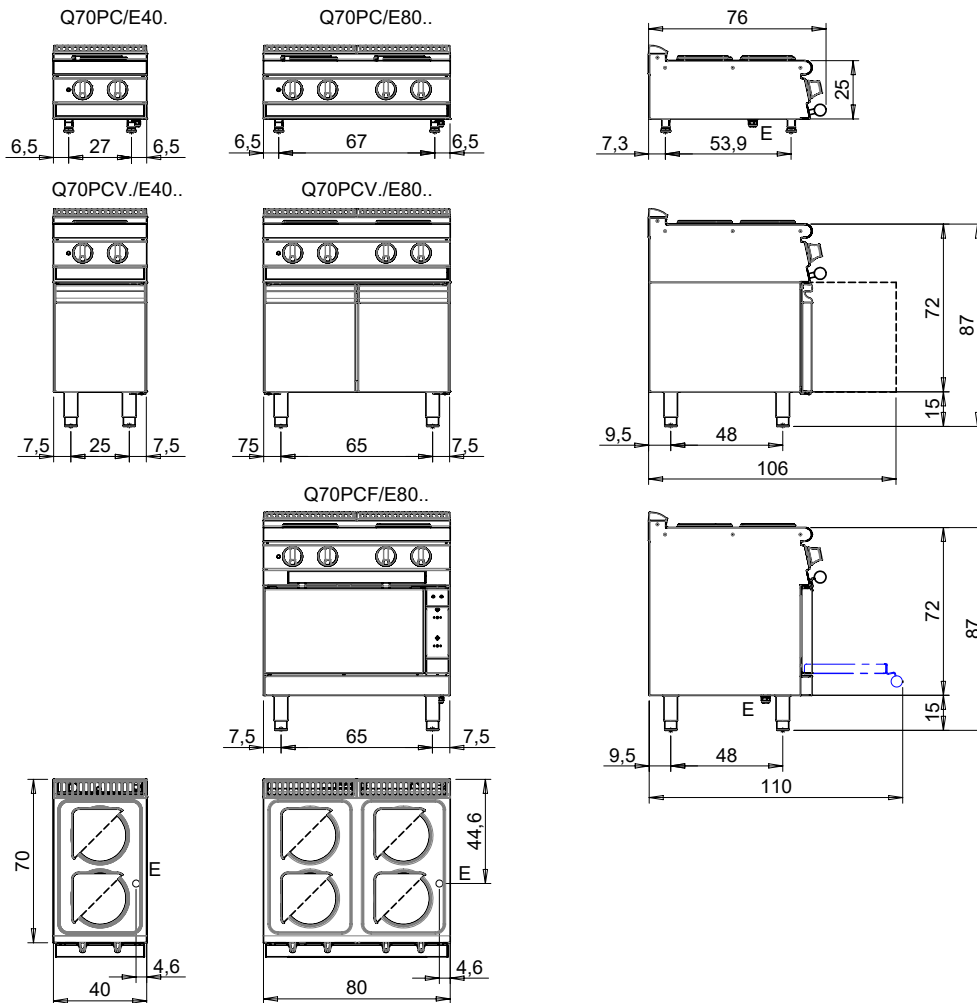

MODEL

Q70PC/VCE400

CODE

CR1012959

2 CERAMIC GLASS BURNER ELECTRIC COOK TOP

QUEEN7

- 15/10 worktop thickness
- Stainless steel, Scotch-Brite finish
- Sturdy and powerful with compact design
- Depth of 700 mm means it will fit the most common configurations
- Catalogue offers more than 300 standard models
- Worktop, base cabinet and oven Versions
- Twin-piece knobs prevent the infiltration of dirt and are watertight
- Gas kitchens having burners with various configurations and power ratings: 3.5 kW - 5.7 kW - 7.0 Kw
- Wide range of accessories

Technical / functional characteristics

- Watertight shatterproof glass-ceramic top.
- Cooking zones marked with a 23 cm diameter circular screenprint.
- 2.5 kW single zone power.
- Heat mode activation light and residual heat indicator light.

DIMENSIONS	
Width (mm)	400
Depth (mm)	700
Height (mm)	250
Gas connection (∅)	
Electric connection (V/~ /Hz)	400V/3N 50-60 Hz
Cold water connection (∅)	
Hot water connection (∅)	

Cold soft water connection (∅)	
Drain (∅)	
Gas power (Mj/hr)	
Electric power (kW)	5
Plate dimensions (mm)	
Tank capacity (L)	
Tank dimensions (mm)	
Internal oven dimensions (mm)	

MODEL

Q70PC/VCE400

CODE

CR1012959

MISURE IN cm - DIMENSIONS IN cm - ABMESSUNGEN IN cm - MESURES EN cm
 MEDIDAS EN cm - MATEN IN cm - DIMENSIONES EN cm

Legenda - Legende - Key - Légende - Leyenda - Legenda - Legenda