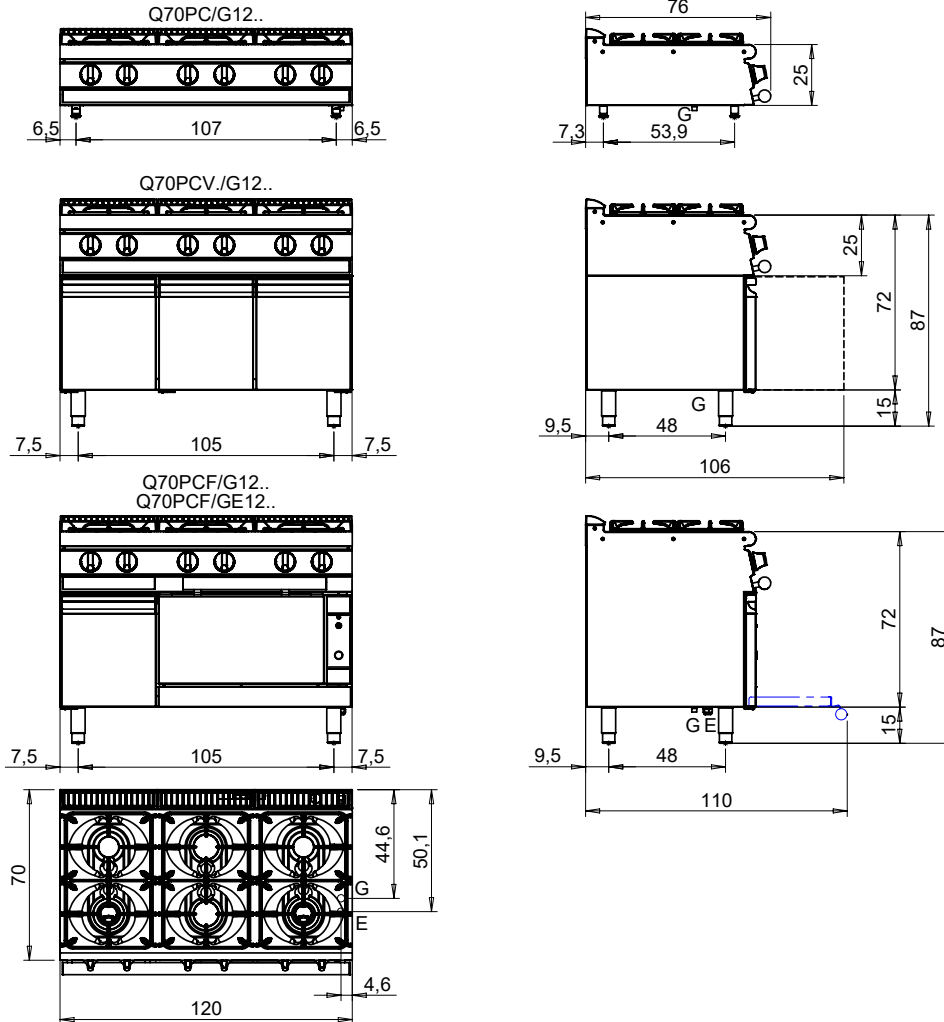

MODEL

Q70PCF/G1205

CODE

CR1012489

MISURE IN cm - DIMENSIONS IN cm - ABMESSUNGEN IN cm - MESURES EN cm
MEDIDAS EN cm - MATEN IN cm - DIMENSIONES EN cm

Legenda - Legende - Key - Légende - Leyenda - Legenda - Legenda	
E Pressacavo entrata linea elettrica - Stopfbuchse - Electric cable stress relief - Presse étoupe de câble él - Pisacable - Elektrische kabelwartel - Entrada cabo eléctrico	G Arrivo gas - Gasanschluss - Gas connection - Arrivée gaz - Union de gas - Gasaansluiting - Ligação gás EN 10226-1 R 1/2; EN ISO 228-1 G 1/2 (DK)
S Attacco scarico acqua - Wasserablauf - Water outlet - Vidange de l'eau - Desaguadero - Wateraftapaansluiting - Junção descarga água	H20 Arrivo acqua - Wasseranschluss - Water inlet - Arrivée eau - Union de agua - Wateraansluiting - Junção alimentação água
S1 Scarico vasca - Wannenabflussrohr - Pan outlet - Vidange du bac - Descarga cuba - Water toevoer - Descarga da cuba	A1 = Calda - Heiss - Warm - Chaude - Caliente - Warm - Morno A2 = Fredda - Kalt - Cold - Froid - Fria - Koude - Frio
S2 Valvola di depressione - Anti-depression valve - Unterdruck ventil - Soupape de dépression - Válvula de depresión - Onderdrukklep - Válvula de depressão	L Rubinetto di livello - Level tap - Wasserhahn - Robinet de niveau - Grifo de nivel - Niveaakraan - Torneira de nível
S3 Scarico acqua intercapedine - Wasserablauf Zwischenraum - Jacket water drain Evacuation eau double envelope - Descarga de agua intersticios - Afvoer water tussenruimte - Descarga de água na marmita com Sistema de aquecimento indirecto	
S4 Scarico - Abflussrohr - Drain - Tuyau d'évacuation - Tubo de drenaje - Aftapbuis - Tubulação de dreno