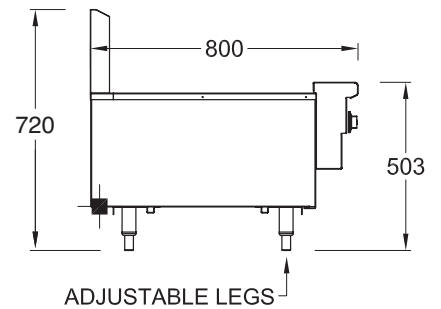

800 SERIES CHAR BROILER

RBA48L - Gas

- Heavy duty cast iron reversible grates provide greater control when cooking and energy efficiency
- Heavy duty fully welded steel body ensures rigidity and durability
- Stainless steel fascia and sides, spill zone and drip tray for ease of cleaning
- Pilot light standard maximising operating and energy efficiency
- Option of drop on griddle plate provides greater flexibility when cooking

Other options

Stand or bench mounted

Without splash back

Drop-on griddles 230, 270 or 410mm wide

RBA48L

SPECIFICATION

Dimensions (WxDxH)	1220 x 800 x 720 mm
Grill size (WxD)	1118 x 546 mm
Gas connection	3/4" BSP

Rating	148 MJ
Weight	180 kg
Packed	0.7 m ³

3/4" BSP Gas Connection

Australia's premier food service equipment manufacturer

middleby.com.au

211-217 Woodpark Road, Smithfield NSW 2164
1800 013 123 | +61 2 9604 7333