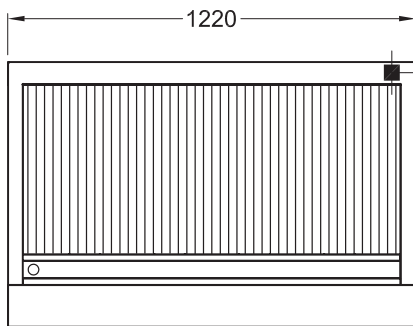

800 SERIES CHAR BROILER

RBA48L - Gas

- Heavy duty cast iron reversible grates provide greater control when cooking and energy efficiency
- Heavy duty fully welded steel body ensures rigidity and durability
- Stainless steel fascia and sides, spill zone and drip tray for ease of cleaning
- Pilot light standard maximising operating and energy efficiency
- Option of drop on griddle plate provides greater flexibility when cooking

Other options

Stand or bench mounted

Without splash back

Drop-on griddles 230, 270 or 410mm wide

RBA48L

SPECIFICATION

Dimensions (WxDxH)	1220 x 800 x 720 mm
Grill size (WxD)	1118 x 546 mm
Gas connection	3/4" BSP

Rating	148 MJ
Weight	180 kg
Packed	0.7 m ³

3/4" BSP Gas Connection

Australia's premier food service equipment manufacturer

middleby.com.au

211-217 Woodpark Road, Smithfield NSW 2164
1800 013 123 | +61 2 9604 7333