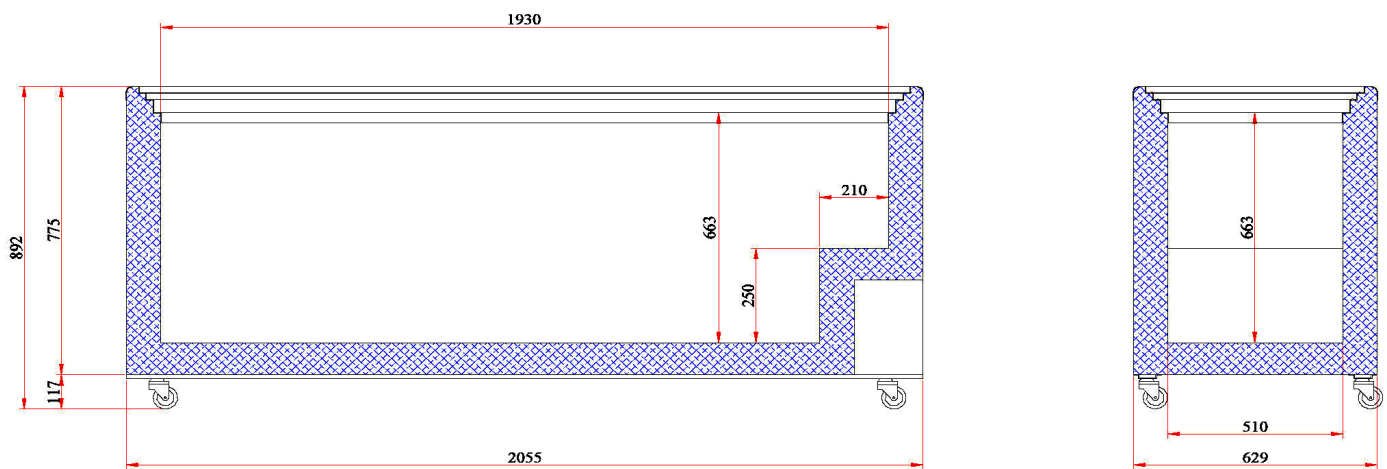

## CF0700FTFG | Flat Glass Top 670L Chest Freezer

Chest Freezers

**CF0700FTFG**

**FLAT GLASS TOP  
670L CHEST  
FREEZER**

## CF0700FTFG | Flat Glass Top 670L Chest Freezer

### SPECIFICATIONS

Part Number	3735305	Internal Light	No
Capacity	670L	No. of Lids	2
Temperature range	-22 to -12°C	Lid Type	Slide - Glass
Max. Ambient Temp	35°C	Lid Shape	Flat
Refrigeration Capacity	440W	Lid Lock	Yes
Energy Consumption	7.2kWh/24h	Temp. Controller	Digital
Current	2.9A	Castors	Yes
Gross Weight	120kg	No. Baskets Included	8
Packaged Dimensions	2095 x 680 x 950 mm	Colour	White
Air-Circulation	Static	Warranty	2 Years, Parts & Labour
Refrigerant	R404a	Warranty Service	Bromic Extra Care
Plug Supplied	Yes, 1 x 10A		
Plug Location	2m long, bottom right rear		

### DIMENSIONS

	External (mm)	Internal (mm)
Width	2055	1930
Depth	629	510
Height	892	663

All information is correct at the time of publication. BROMIC PTY Ltd reserve the right to alter specifications without notice.