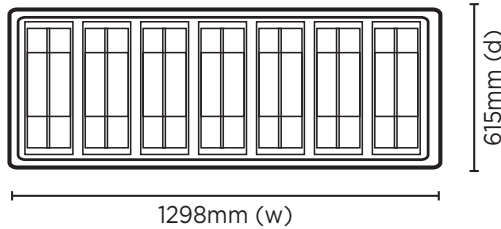

Chest Freezer Gelato Display

| Gelato Displays

Chest Freezer Gelato Display

| Gelato Displays

Tub Support Framework

SPECIFICATIONS

Part Number	3735262-NR
Capacity	352L
Temperature Range	-22 to -12°C
Max. Ambient Temp.	35°C
Energy Consumption	3.99 kWh/24h
GEMS Star Rating	8 stars
Climate Class	4 L1
Current	2.3A
Gross Weight	81kg
Packaged Dimensions	1330 x 680 x 980 mm
Air-Circulation	Static
Refrigerant	R290
Charge	110g
Plug Supplied	Yes, 1 x 10A
Plug Location	Compressor Compartment

Main Light	Fluorescent
No. of Lids	2
Lid Type	Sliding
Canopy	Yes
Rear Storage	No
Automatic Defrost System	No
Door Lock	Yes
Lockable Front Castors	Yes
No. of Tubs	7
Tubs in Storage	7
Colour	White
Warranty	1 Year, Parts & Labour Bromic Extra Care

DIMENSIONS

	External (mm)
Width	1298
Depth	615
Height	1296
	Internal (mm)
Width	1180
Depth	495
Height	708