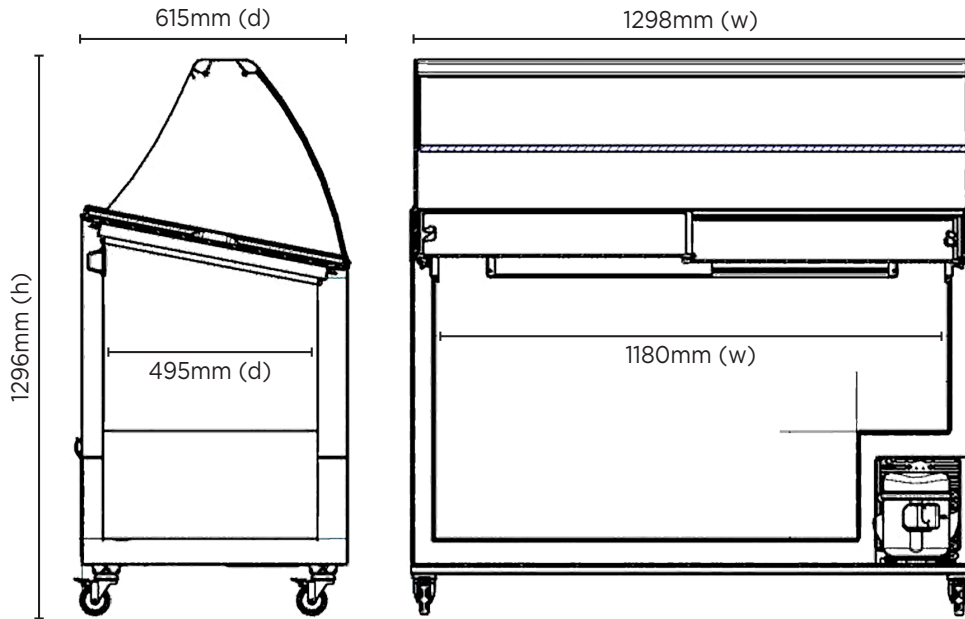

Chest Freezer Gelato Display

| Gelato Displays

Chest Freezer Gelato Display

| Gelato Displays

Tub Support Framework

SPECIFICATIONS

Part Number	3735262-NR
Capacity	352L
Temperature Range	-22 to -12°C
Max. Ambient Temp.	35°C
Energy Consumption	3.99 kWh/24h
GEMS Star Rating	8 stars
Climate Class	4 L1
Current	2.3A
Gross Weight	81kg
Packaged Dimensions	1330 x 680 x 980 mm
Air-Circulation	Static
Refrigerant	R290
Charge	110g
Plug Supplied	Yes, 1 x 10A
Plug Location	Compressor Compartment

Main Light	Fluorescent
No. of Lids	2
Lid Type	Sliding
Canopy	Yes
Rear Storage	No
Automatic Defrost System	No
Door Lock	Yes
Lockable Front Castors	Yes
No. of Tubs	7
Tubs in Storage	7
Colour	White
Warranty	1 Year, Parts & Labour Bromic Extra Care

DIMENSIONS

	External (mm)
Width	1298
Depth	615
Height	1296
	Internal (mm)
Width	1180
Depth	495
Height	708