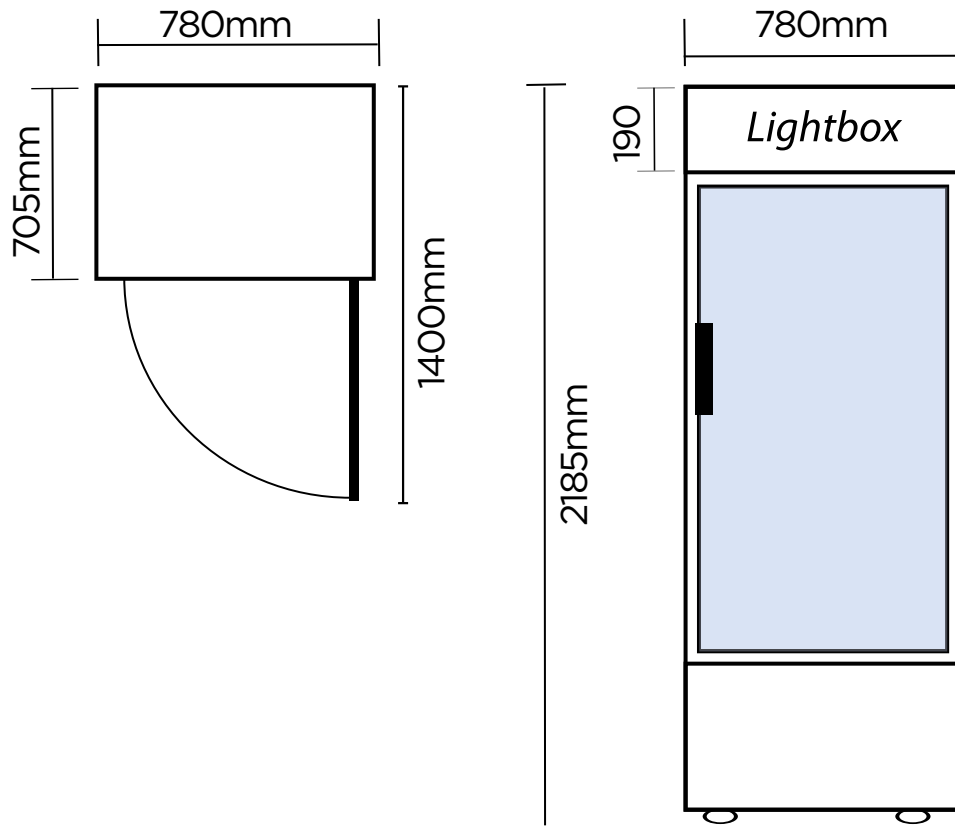

Flat Glass Door 690L LED Display Fridge

| Vertical Display & Storage

Flat Glass Door 690L LED Display Fridge

| Vertical Display & Storage

SPECIFICATIONS	DIMENSIONS
-----------------------	-------------------

Model Number	GM0690LB	Colour	Black	External (mm)
Part Number	3736222	Display Light Box	Yes	
Volume	659L	Internal Light	LED	Width 780
Unit Weight	123kg	No. of Doors	1	Depth 705
Packaged Weight	128kg	Door Type	Glass	Height 2185
Adjustable Temp. Range	+1°C to +5°C	Door Glass Type	Double glazed	
Max. Ambient Temp.	43°C	Door Style	Hinged	
Climate Class	3M1	Door Shape	Flat	Internal (mm)
Energy Consumption	3.995kWh/24h	Door Swing Dimension	695mm	Width 702
GEMS Star Rating	7 stars	Total Depth of door open	1400mm	Depth 555
Refrigeration Capacity	485W	Self-Closing Door	Yes	Height 1682
Refrigerant	R290	Door Lock	No	
Rated Current	3.8A	No. of Shelves incl Base	6	Packaged (mm)
Electrical Voltage	220-240V	Shelf Type	Fixed	Width 870
Frequency	50Hz	Shelves Dimensions	466(w) x 214(d) mm	Depth 750
Power Supply	Single Phase	Temp. Controller	Digital	Height 2200
Power Plug	1 x 10A	Castors	Yes	
Plug Location	Bottom right	Warranty	2 Years Bromic Extra Care Warranty - Labour and Parts	