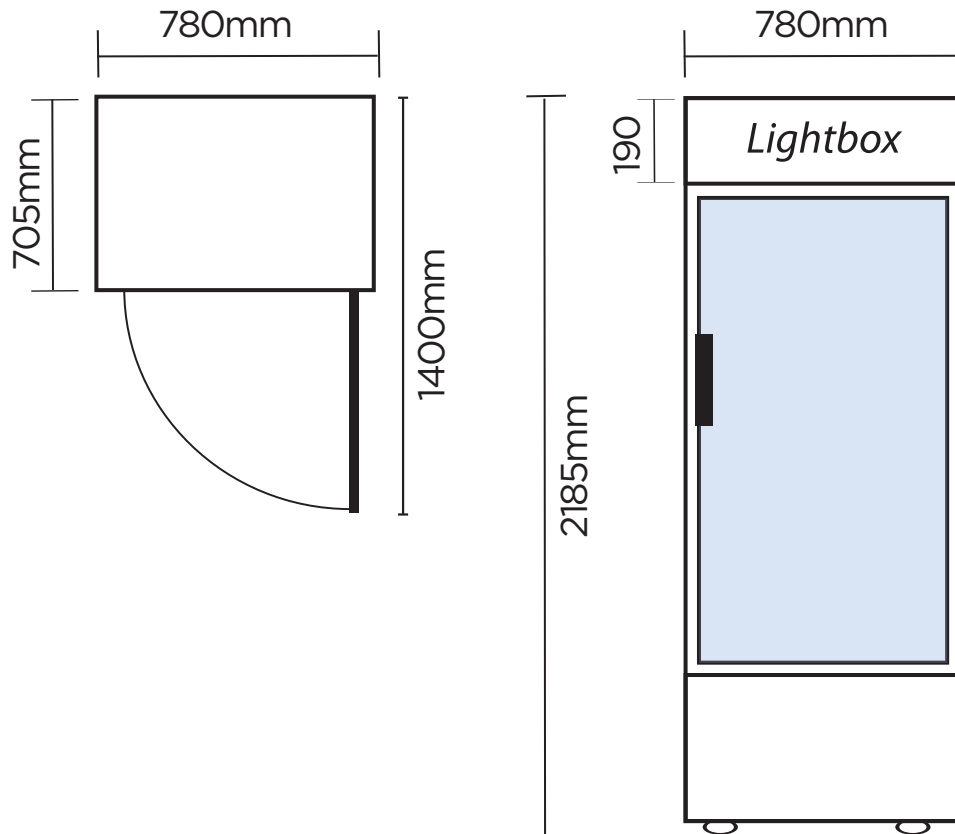

Flat Glass Door 690L LED Display Fridge

| Vertical Display & Storage

Flat Glass Door 690L LED Display Fridge

| Vertical Display & Storage

SPECIFICATIONS	DIMENSIONS
----------------	------------

Model Number	GM0690LW	Colour	White		External (mm)
Part Number	3736219	Display Light Box	Yes		Width 780
Volume	659L	Internal Light	LED		Depth 705
Unit Weight	123kg	No. of Doors	1		Height 2185
Packaged Weight	128kg	Door Type	Glass		
Adjustable Temp. Range	+1°C to +5°C	Door Glass Type	Double glazed		
Max. Ambient Temp.	43°C	Door Style	Hinged		Internal (mm)
Climate Class	3M1	Door Shape	Flat		Width 702
Energy Consumption	3.995kWh/24h	Door Swing Dimension	695mm		Depth 555
GEMS Star Rating	7 stars	Total Depth of door open	1400mm		Height 1682
Refrigeration Capacity	485W	Self-Closing Door	Yes		
Refrigerant	R290	Door Lock	No		Packaged (mm)
Rated Current	3.8A	No. of Shelves incl Base	6		Width 870
Electrical Voltage	220-240V	Shelf Type	Adjustable		Depth 750
Frequency	50Hz	Shelves Dimensions	680(w) x 480(d) mm		Height 2200
Power Supply	Single Phase	Temp. Controller	Digital		
Power Plug	1 x 10A	Castors	Yes		
Plug Location	Bottom right	Warranty	2 Years Bromic Extra Care Warranty - Labour and Parts		