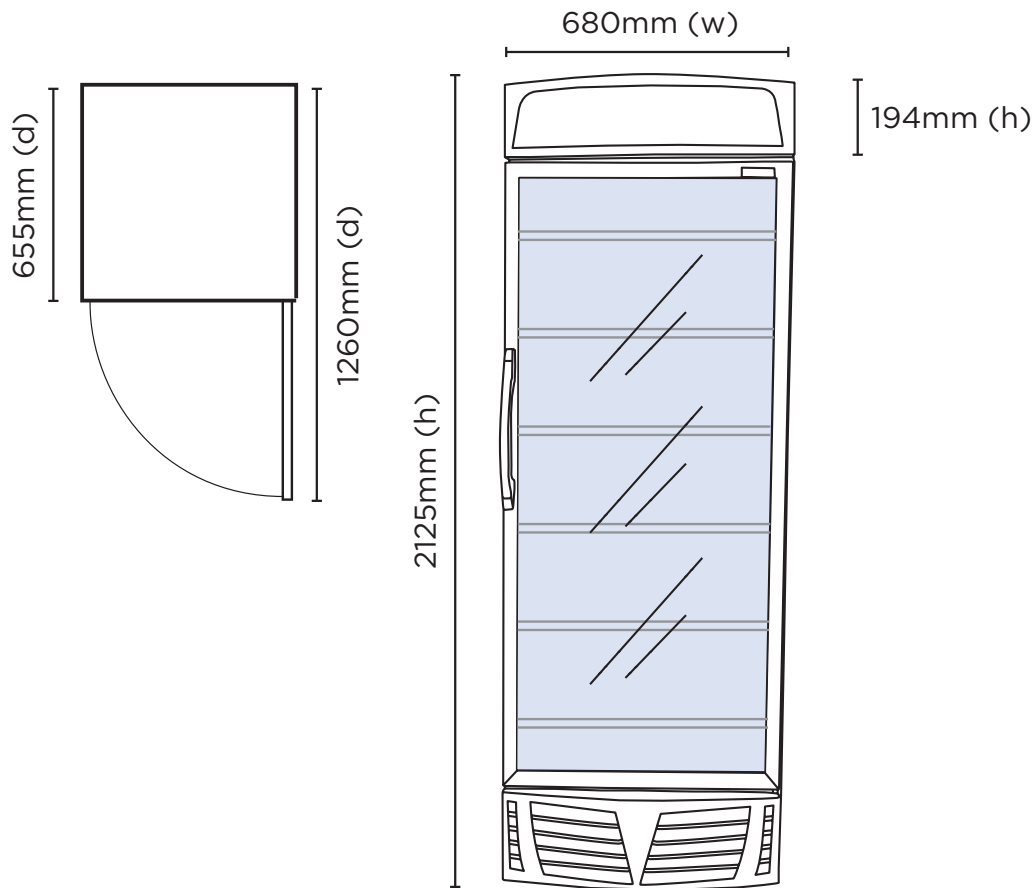

Flat Glass Door 438L Display Fridge

| Vertical Display & Storage

Flat Glass Door 438L Display Fridge

| Vertical Display & Storage

SPECIFICATIONS

Model Number	GM0440L-NR
Part Number	3736038-NR
Volume	338L
Unit Weight	110kg
Packaged Weight	115kg
Adjustable Temp. Range	+1°C to +7°C
Max. Ambient Temp.	40°C
Climate Class	3M1
Energy Consumption	3.153kWh/24h
GEMS Star Rating	8 stars
Refrigeration Capacity	635W
Refrigerant	R600a
Rated Current	1.49A
Electrical Voltage	220-240V
Frequency	50Hz
Power Supply	Single Phase
Power Plug	1 x 10A
Plug Location	Bottom Left
Drainage Points	Base

Colour	White with s/steel details
Display Light Box	Yes
Internal Light	LED
No. of Doors	1
Door Type	Glass
Door Glass Type	Double glazed
Door Style	Hinged
Door Shape	Flat
Door Swing Dimension	680mm
Total Depth of door open	1260mm
Self-Closing Door	Yes
Door Lock	No
No. of Shelves incl Base	6
Shelf Type	Adjustable
Shelves Dimensions	584(w) x 405(d) mm
Temp. Controller	Analogue
Castors	Yes
Warranty	2 Years Bromic Extra Care Warranty - Labour and Parts

DIMENSIONS

External (mm)	
Width	680
Depth	655
Height	2125
Internal (mm)	
Width	580
Depth	495
Height	1515
Packaged (mm)	
Width	760
Depth	705
Height	2230