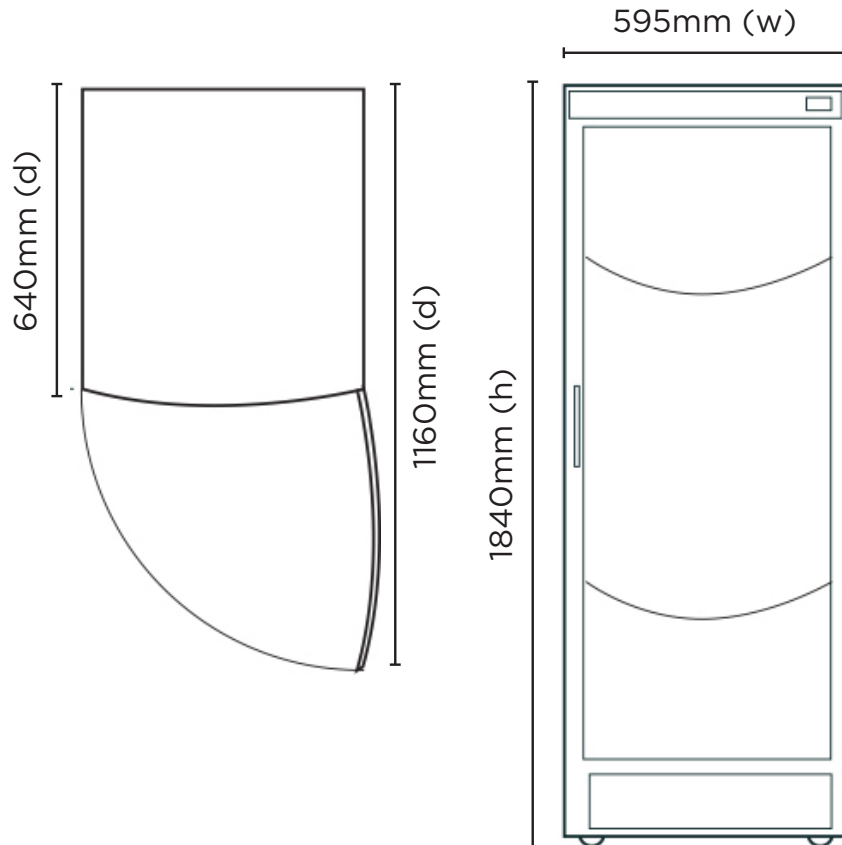

Curved Glass Door 372L Wine Fridge

| Vertical Display & Storage

Curved Glass Door 372L Wine Fridge

| Vertical Display & Storage

SPECIFICATIONS				DIMENSIONS	
Model Number	WC0400C-NR	Colour	Silver	External (mm)	
Part Number	3735145-NR	Display Light Box	No	Width	595
Volume	372L	Internal Light	LED	Depth	640
Unit Weight	84kg	No. of Doors	1	Height	1840
Packaged Weight	89kg	Door Type	Glass	Internal (mm)	
Adjustable Temp. Range	+2°C to +14°C	Door Glass Type	Double glazed	Width	505
Max. Ambient Temp.	40°C	Door Style	Hinged	Depth	462
Climate Class	4	Door Shape	Curved	Height	1555
Refrigeration Capacity	270W	Door Swing Dimension	595mm	Packaged (mm)	
Refrigerant	R600a	Total Depth of door open	1160mm	Width	665
Rated Current	1.15A	Self-Closing Door	Yes	Depth	685
Electrical Voltage	220-240V	Door Lock	No	Height	1950
Frequency	50Hz	No. of Shelves incl Base	6		
Power Supply	Single Phase	Shelf Type	Adjustable, wooden		
Power Plug	1 x 10A	Shelves Dimensions	498(w) x 394(d) mm		
Plug Location	Bottom Left	Temp. Controller	Analogue		
Drainage Points	Base	Castors	Yes		
		Warranty	2 Years Bromic Extra Care Warranty - Labour and Parts		