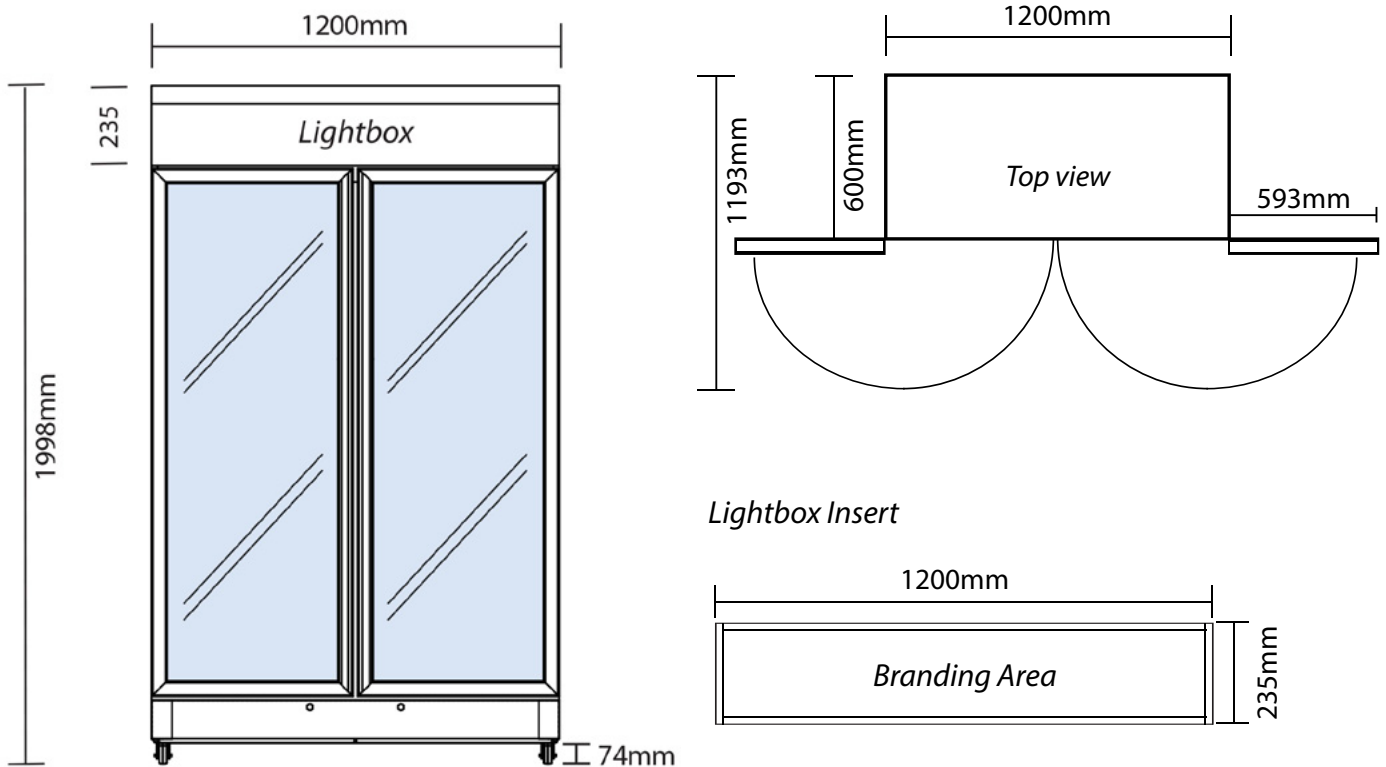

# Flat Glass Door 960L LED Display Fridge

| Vertical Display & Storage

# Flat Glass Door 960L LED Display Fridge

| Vertical Display & Storage

**SPECIFICATIONS** **DIMENSIONS**

Model Number	GM1000LWECO	Colour	White	<b>External (mm)</b>
Part Number	3736252	Display Light Box	Yes	<b>Width</b> 1200
Volume	960L	Internal Light	LED	<b>Depth</b> 690
Unit Weight	177kg	No. of Doors	2	<b>Height</b> 1998
Packaged Weight	182kg	Door Type	Glass	
Adjustable Temp. Range	+1°C to +7°C	Door Glass Type	Double glazed	<b>Internal (mm)</b>
Max. Ambient Temp.	38°C	Door Style	Hinged	<b>Width</b> 1090
Climate Class	3M1	Door Shape	Flat	<b>Depth</b> 545
Energy Consumption	7.38kWh/24h	Door Swing Dimension	593mm	<b>Height</b> 1707
GEMS Star Rating	6 stars	Total Depth of door open	1193mm	
Refrigeration Capacity	650W	Self-Closing Door	Yes	<b>Packaged (mm)</b>
Refrigerant	R290	Door Lock	Yes	<b>Width</b> 2115
Rated Current	4A	No. of Shelves incl Base	5	<b>Depth</b> 1270
Electrical Voltage	220-240V	Shelf Type	Adjustable	<b>Height</b> 754
Frequency	50Hz	Shelves Dimensions	527(w) x 478(d) mm	
Power Supply	Single Phase	Temp. Controller	Analogue	
Power Plug	1 x 10A	Castors	Yes	
Plug Location	Bottom left rear	Warranty	2 Years Bromic Extra Care Warranty - Labour and Parts	