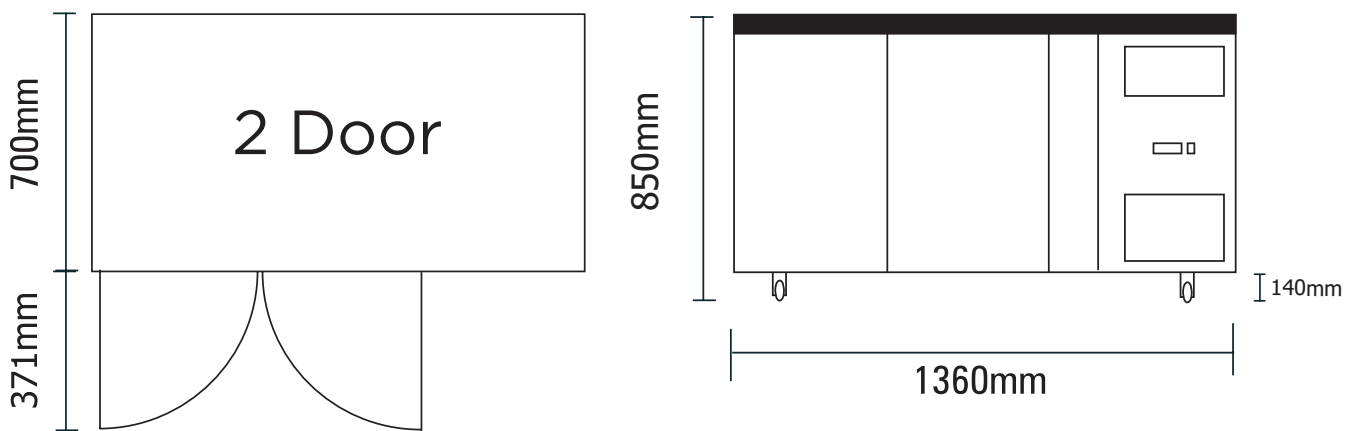

### SPECIFICATIONS

<b>Part Number</b>	3735204-NR	<b>Door Swing Dimension</b>	371mm
<b>Capacity</b>	282L	<b>Total Depth of Door Open</b>	1071mm
<b>Temperature Range</b>	1°C to 5°C	<b>Door Shape</b>	Hinged
<b>Max Ambient Temp.</b>	38°C	<b>Self-Closing Door</b>	Yes
<b>Energy Consumption</b>	3.024Kwh/24h	<b>Door Lock</b>	No
<b>Current</b>	2A	<b>No. of Doors</b>	2
<b>Gross Weight</b>	113kg	<b>Temp. Controller</b>	Digital
<b>Packaged Dimensions</b>	1390 x 730 x 910 mm	<b>Castors</b>	Yes, Legs available
<b>Refrigerant</b>	R600a	<b>No. of Shelves inc. Base</b>	3x2
<b>Plug Supplied</b>	Yes, 1 x 10A, 2.5m cord length	<b>Shelves Dimensions</b>	333(w) x 530(d)
<b>Plug Location</b>	Bottom Right	<b>Narrow-Gauge Shelving</b>	Yes
<b>Main Light</b>	N/A	<b>Colour</b>	Stainless Steel
<b>Door Type</b>	Solid, Stainless Steel	<b>Warranty</b>	2 Years, Parts & Labour
		<b>Warranty Service</b>	Bromic Extra Care

### DIMENSIONS

External (mm)	
<b>Width</b>	1360
<b>Depth</b>	700
<b>Height</b>	850
Internal (mm)	
<b>Width</b>	902
<b>Depth</b>	530
<b>Height</b>	589

All information is correct at the time of publication. BROMIC PTY Ltd reserve the right to alter specifications without notice.