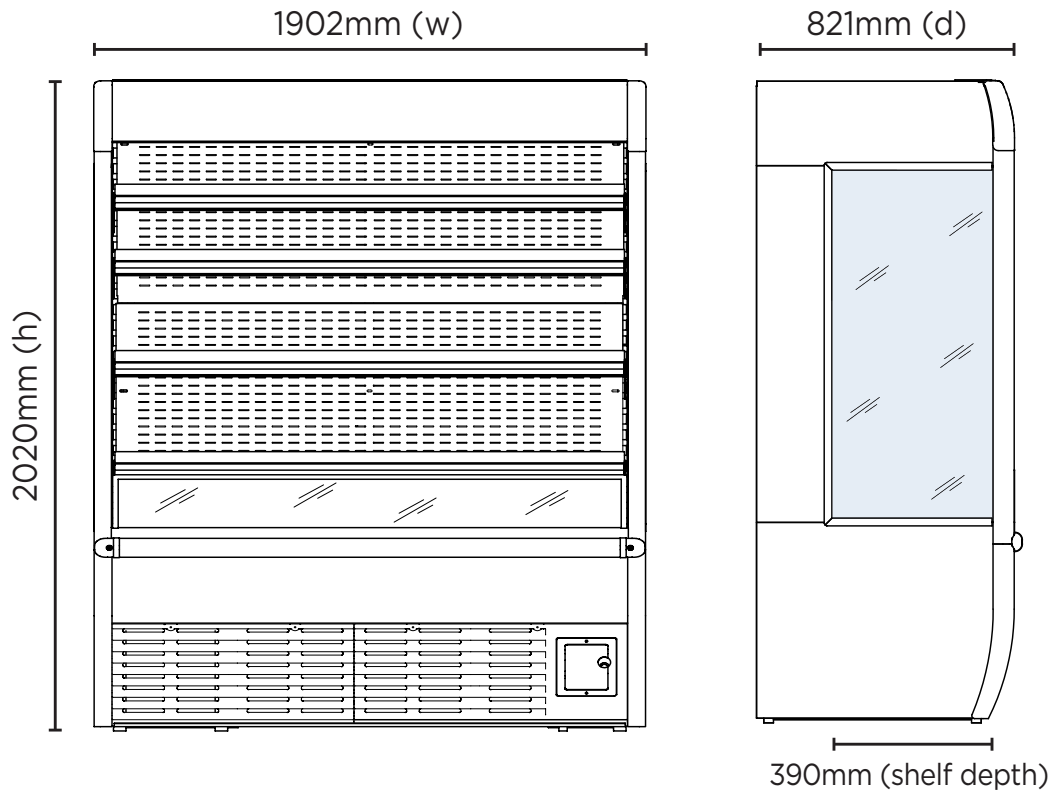

VISION1800 | Vision ECO 1913L LED Open Display

Open Displays

VISION1800

VISION ECO 1913L LED OPEN DISPLAY

VISION1800 | Vision ECO 1913L LED Open Display

Open Displays

SPECIFICATIONS

Part Number	3335276
Capacity	1913L
Temp. Range (°C)	0 to +10°C
Max. Ambient Temp. (°C)	25°C, 60% RH
Refrigeration Capacity	2650W
Current	13.6A
Gross Weight	310kg
Packaged Dimensions	2050 x 930 x 2220 mm
Refrigerant	R507A
Plug Supplied	Yes, 1 x 15A
Plug Location	Rear, bottom right hand corner
Main Light	LED
Air Curtain	Yes
Temp. Controller	Analogue
Casters	Yes
No. of Shelves Incl. Base	5
Shelves Dimensions	1810(w) x 390(d) mm
Colour	White
Warranty	1 year parts & labour
Warranty Service	Bromic Extra Care

DIMENSIONS

External (mm)	
Width	1902
Depth	821
Height	2020
Internal (mm)	
Width	1820
Depth	595
Height	1300