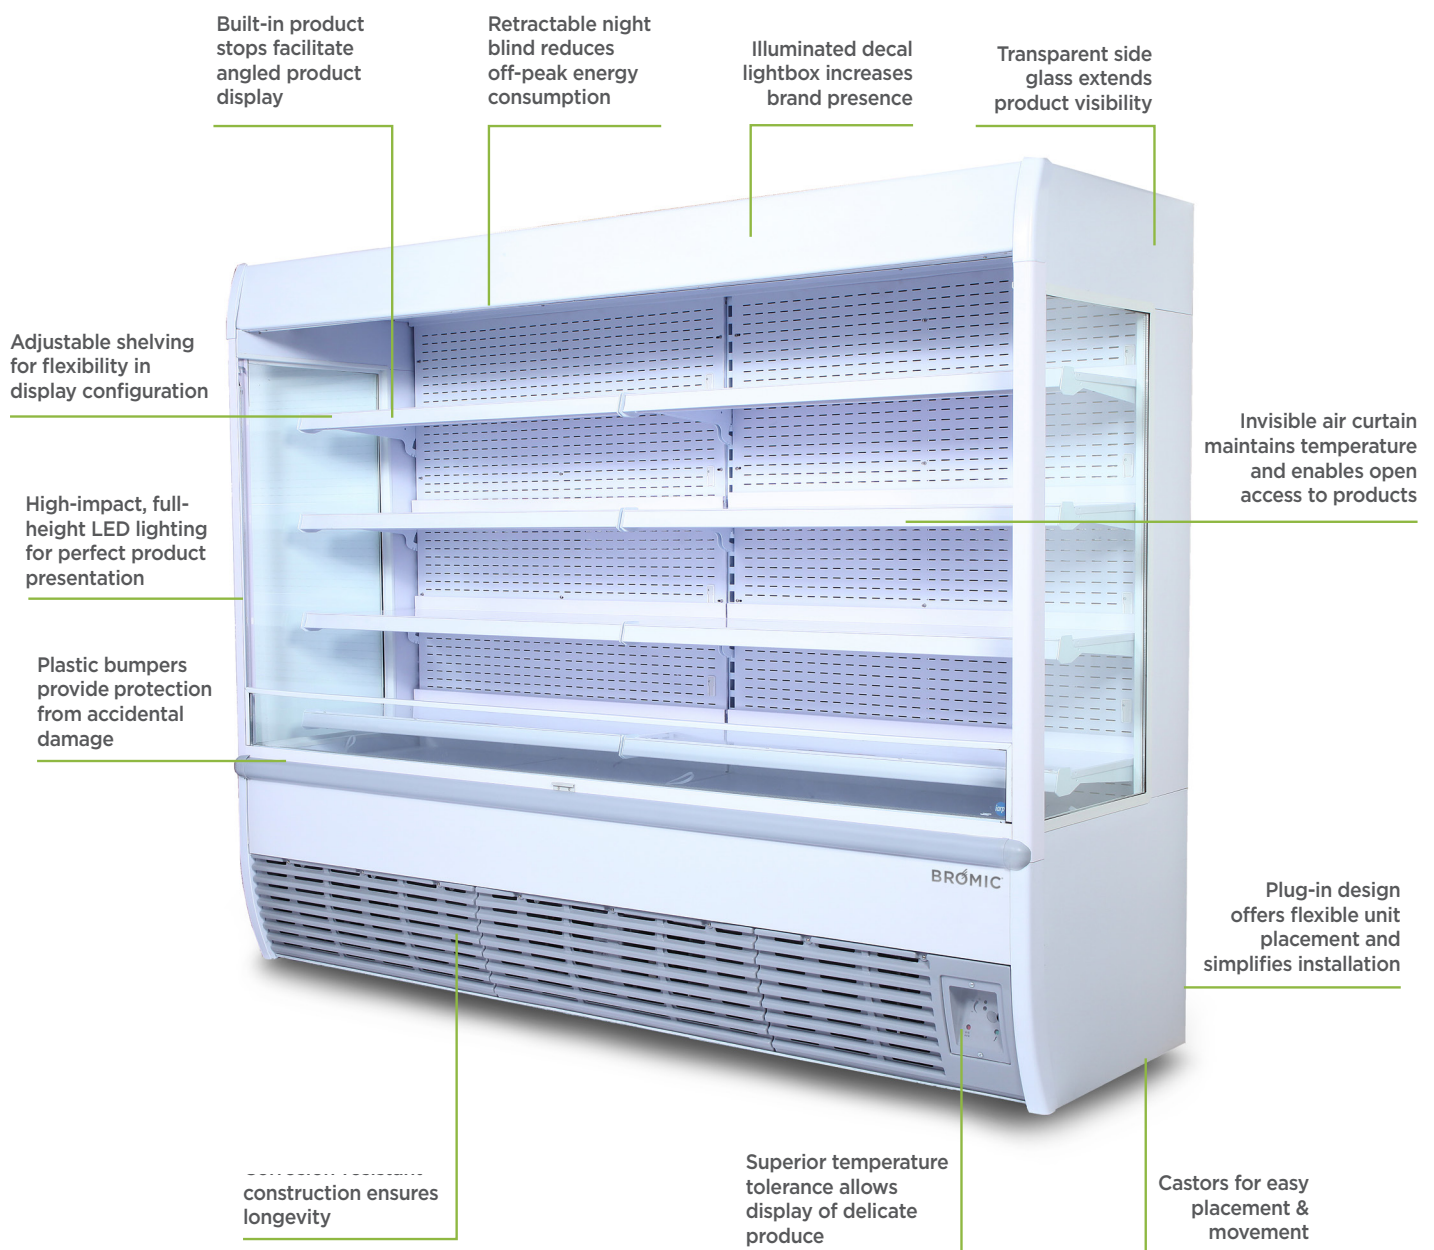

VISION2400 | Vision ECO 2555L LED Open Display

Open Displays

VISION2400 VISION ECO 2555L LED OPEN DISPLAY

VISION2400 | Vision ECO 2555L LED Open Display

Open Displays

SPECIFICATIONS

Part Number	3335277
Capacity	2555L
Temp. Range (°C)	0 to +10°C
Max. Ambient Temp. (°C)	25°C, 60% RH
Refrigeration Capacity	3500W
Current	16.5A
Gross Weight	443kg
Packaged Dimensions	2640 x 930 x 2220 mm
Refrigerant	R507A
Plug Supplied	Yes, 1 x 20A
Plug Location	Rear, bottom right hand corner
Main Light	LED
Air Curtain	Yes
Temp. Controller	Analogue
Casters	Yes
No. of Shelves Incl. Base	5
Shelves Dimensions	2400(w) x 390(d) mm
Colour	White
Warranty	1 year parts & labour
Warranty Service	Bromic Extra Care

DIMENSIONS

External (mm)	
Width	2492
Depth	821
Height	2020
Internal (mm)	
Width	2410
Depth	595
Height	1300