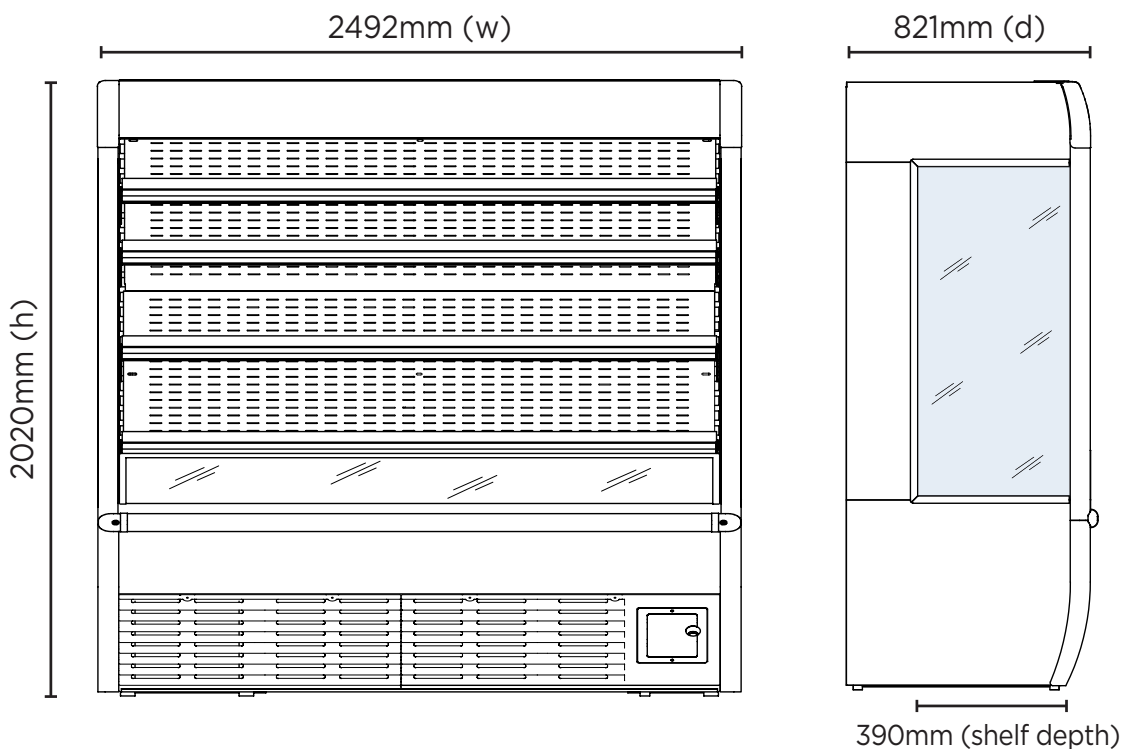

VISION2400 | Vision ECO 2555L LED Open Display

Open Displays

VISION2400 VISION ECO 2555L LED OPEN DISPLAY

VISION2400 | Vision ECO 2555L LED Open Display

Open Displays

SPECIFICATIONS

Part Number	3335277
Capacity	2555L
Temp. Range (°C)	0 to +10°C
Max. Ambient Temp. (°C)	25°C, 60% RH
Refrigeration Capacity	3500W
Current	16.5A
Gross Weight	443kg
Packaged Dimensions	2640 x 930 x 2220 mm
Refrigerant	R507A
Plug Supplied	Yes, 1 x 20A
Plug Location	Rear, bottom right hand corner
Main Light	LED
Air Curtain	Yes
Temp. Controller	Analogue
Casters	Yes
No. of Shelves Incl. Base	5
Shelves Dimensions	2400(w) x 390(d) mm
Colour	White
Warranty	1 year parts & labour
Warranty Service	Bromic Extra Care

DIMENSIONS

External (mm)	
Width	2492
Depth	821
Height	2020
Internal (mm)	
Width	2410
Depth	595
Height	1300