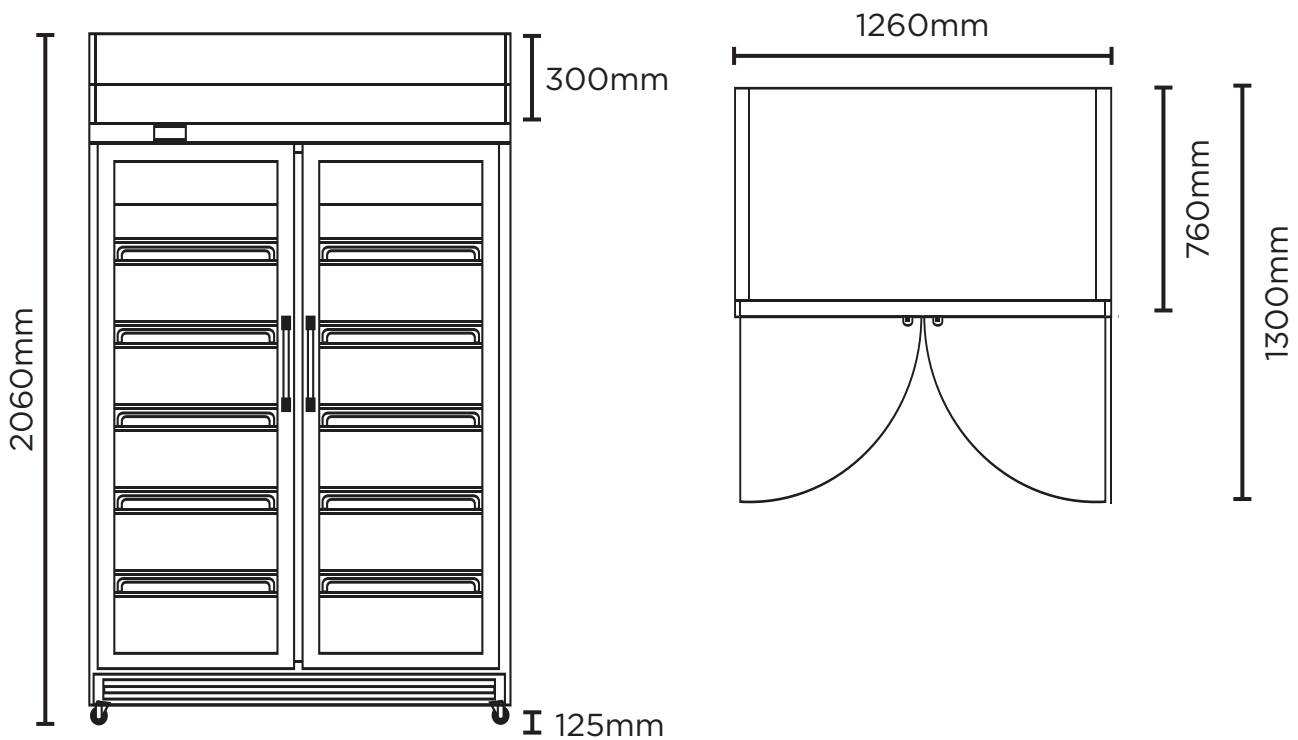

Flat Glass Door 976L LED Display Fridge

| Vertical Display & Storage

Flat Glass Door 976L LED Display Fridge

| Vertical Display & Storage

SPECIFICATIONS				DIMENSIONS	
Model Number	GD1000LF	Colour	White with s/steel trim	External (mm)	
Part Number	3736246	Display Light Box	Yes	Width	1260
Volume	976L	Internal Light	LED	Depth	760
Unit Weight	157kg	No. of Doors	2	Height	2060
Packaged Weight	162kg	Door Type	Glass		
Adjustable Temp. Range	+2 to +8°C	Door Glass Type	Double glazed	Internal (mm)	
Max. Ambient Temp.	38°C	Door Style	Hinged	Width	1143
Climate Class	3M2	Door Shape	Flat	Depth	550
Energy Consumption	15.3kWh/24h	Door Swing Dimension	720mm	Height	1420
GEMS Star Rating	3 stars	Total Depth of door open	1300mm		
Refrigeration Capacity	1000W	Self-Closing Door	Yes	Packaged (mm)	
Refrigerant	R134a	Door Lock	Yes	Width	1330
Rated Current	5.6A	No. of Shelves incl Base	6	Depth	820
Electrical Voltage	220-240V	Shelf Type	Adjustable	Height	2100
Frequency	50Hz	Shelves Dimensions	546(w) x 475(d) mm		
Power Supply	Single Phase	Temp. Controller	Digital		
Power Plug	1 x 10A	Castors	Yes		
Plug Location	Top right	Warranty	2 Years Bromic Extra Care Warranty - Labour and Parts		