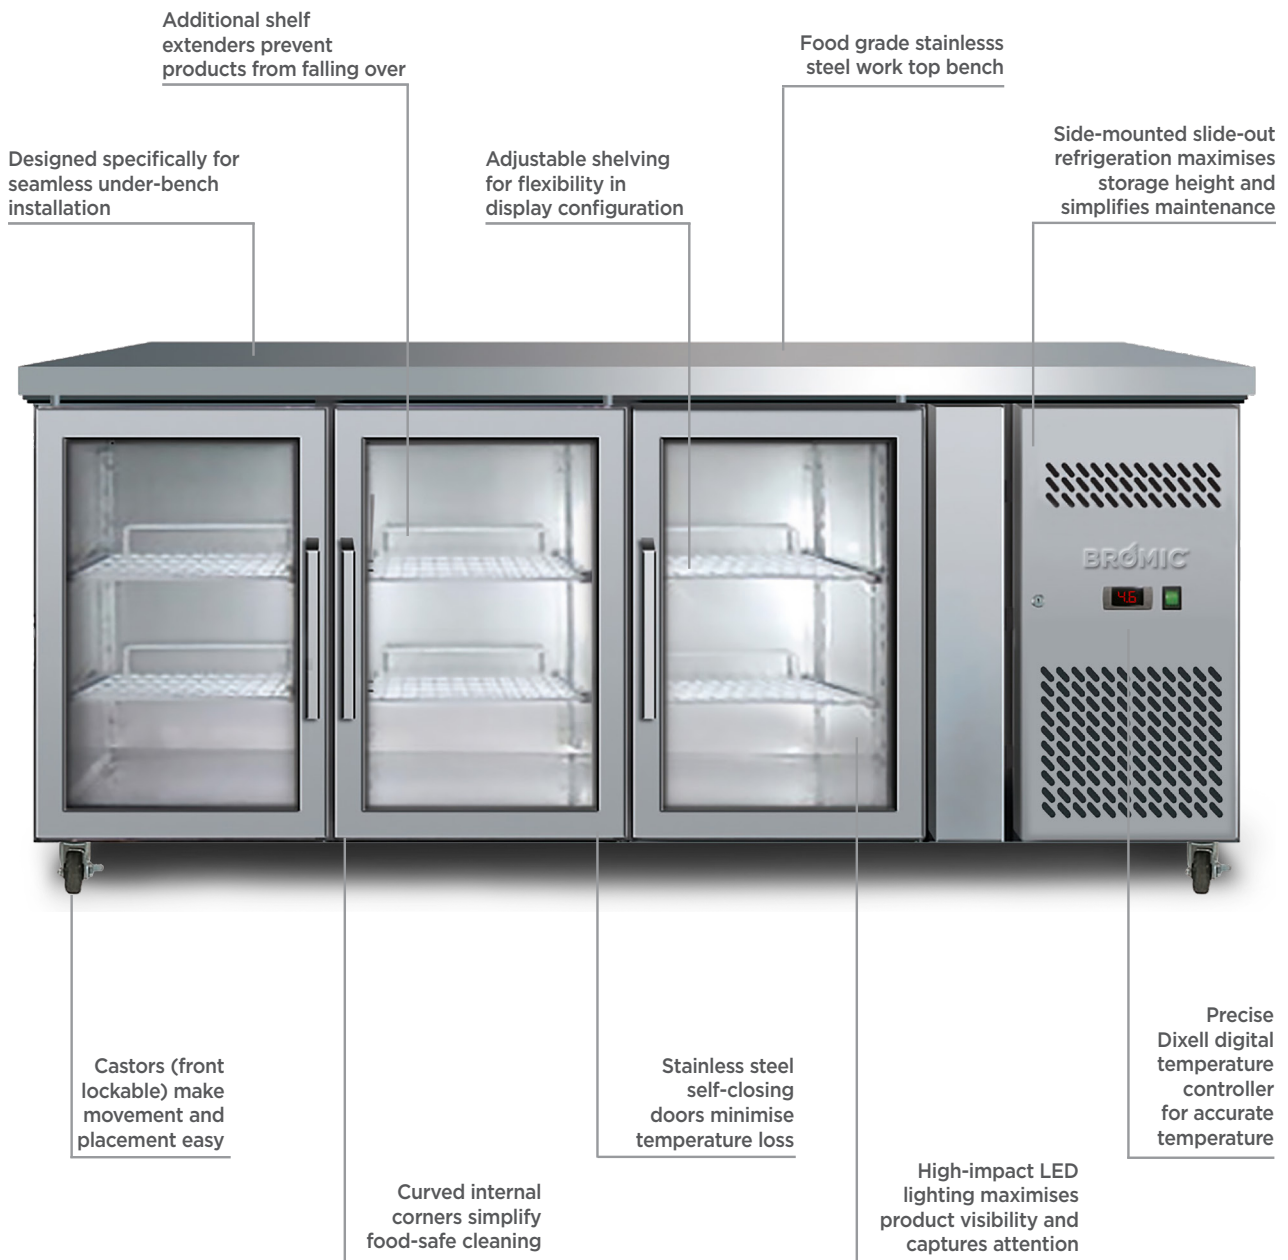

Underbench Glass Door Display Fridge 417L LED

| Bar Fridges & Freezers

Underbench Glass Door Display Fridge 417L LED

| Bar Fridges & Freezers

SPECIFICATIONS

Model Number	UBC1795GD-NR
Part Number	3735211-NR
Volume	138L
Unit Weight	417L
Packaged Weight	156kg
Adjustable Temp. Range	+1 to +5°C
Max. Ambient Temp.	32°C
Climate Class	3M1
Energy Consumption	4.75kWh/24h
GEMS Star Rating	2 stars
Refrigeration Capacity	245W
Refrigerant	R600a
Rated Current	4.75A
Electrical Voltage	220-240V
Frequency	50Hz
Power Supply	Single Phase
Power Plug	1 x 10A
Plug Location	Bottom Right

Colour	Stainless Steel
Internal Light	LED
No. of Doors	3
Door Type	Glass
Door Glass Type	Double glazed
Door Style	Hinged
Door Lock	No
Self-Closing Door	Yes
Door Swing Dimension	371mm
Total Depth of Door Open	1071mm
No. of Shelves Incl. Base Per Door	3
Shelf Type	Adjustable
Shelves Dimensions	333(w) x 530(d) mm
Temp. Controller	Digital
Castors	Yes
Warranty	2 Years, Parts & Labour Bromic Extra Care

DIMENSIONS

External (mm)	
Width	1795
Depth	700
Height	850
Internal (mm)	
Width	1337
Depth	530
Height	589
Packaged (mm)	
Width	1825
Depth	730
Height	910