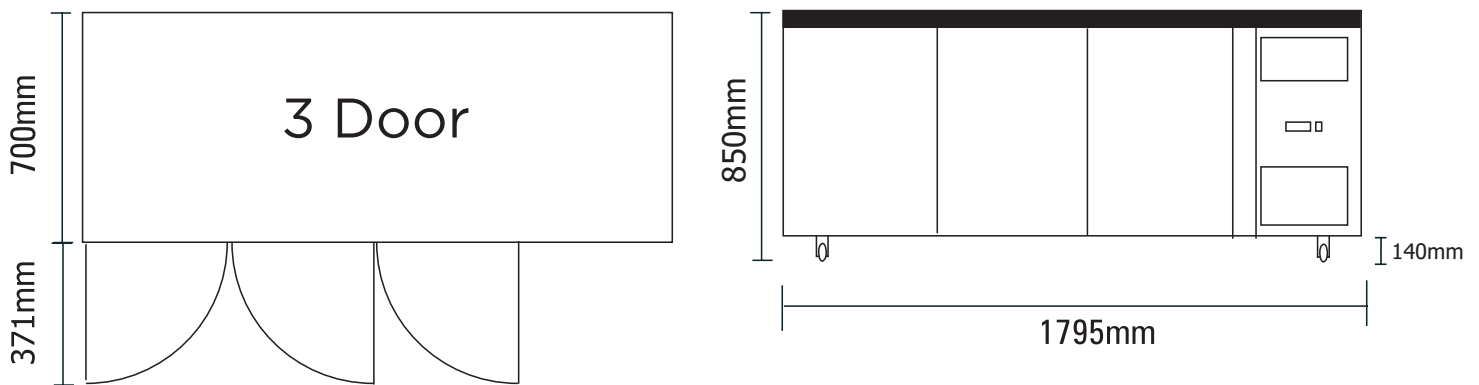

Underbench Glass Door Display Fridge 417L LED

| Bar Fridges & Freezers

Underbench Glass Door Display Fridge 417L LED

| Bar Fridges & Freezers

SPECIFICATIONS

Model Number	UBC1795GD-NR
Part Number	3735211-NR
Volume	138L
Unit Weight	417L
Packaged Weight	156kg
Adjustable Temp. Range	+1 to +5°C
Max. Ambient Temp.	32°C
Climate Class	3M1
Energy Consumption	4.75kWh/24h
GEMS Star Rating	2 stars
Refrigeration Capacity	245W
Refrigerant	R600a
Rated Current	4.75A
Electrical Voltage	220-240V
Frequency	50Hz
Power Supply	Single Phase
Power Plug	1 x 10A
Plug Location	Bottom Right

Colour	Stainless Steel
Internal Light	LED
No. of Doors	3
Door Type	Glass
Door Glass Type	Double glazed
Door Style	Hinged
Door Lock	No
Self-Closing Door	Yes
Door Swing Dimension	371mm
Total Depth of Door Open	1071mm
No. of Shelves Incl. Base Per Door	3
Shelf Type	Adjustable
Shelves Dimensions	333(w) x 530(d) mm
Temp. Controller	Digital
Castors	Yes
Warranty	2 Years, Parts & Labour Bromic Extra Care

DIMENSIONS

External (mm)	
Width	1795
Depth	700
Height	850
Internal (mm)	
Width	1337
Depth	530
Height	589
Packaged (mm)	
Width	1825
Depth	730
Height	910