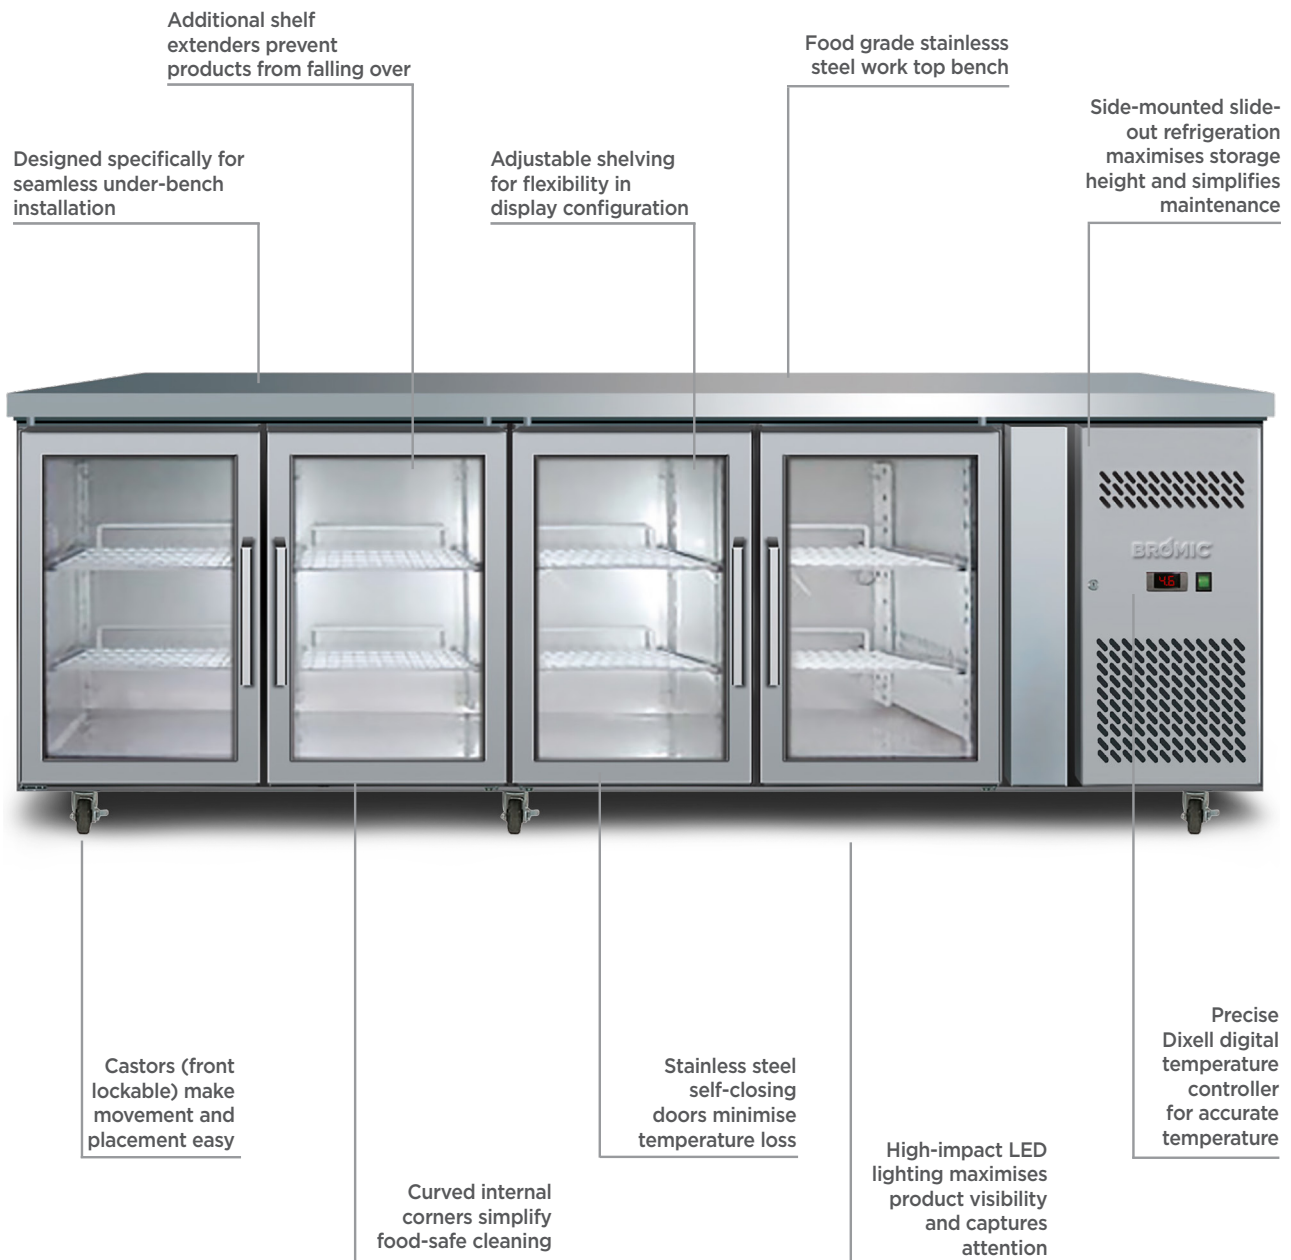

# Underbench Glass Door Display Fridge 553L LED

| Bar Fridges & Freezers

Designed specifically for seamless under-bench installation

Additional shelf extenders prevent products from falling over

Adjustable shelving for flexibility in display configuration

Food grade stainless steel work top bench

Side-mounted slide-out refrigeration maximises storage height and simplifies maintenance

Castors (front lockable) make movement and placement easy

Curved internal corners simplify food-safe cleaning

Stainless steel self-closing doors minimise temperature loss

High-impact LED lighting maximises product visibility and captures attention

Precise Dixell digital temperature controller for accurate temperature

## Underbench Glass Door Display Fridge 553L LED

| Bar Fridges & Freezers