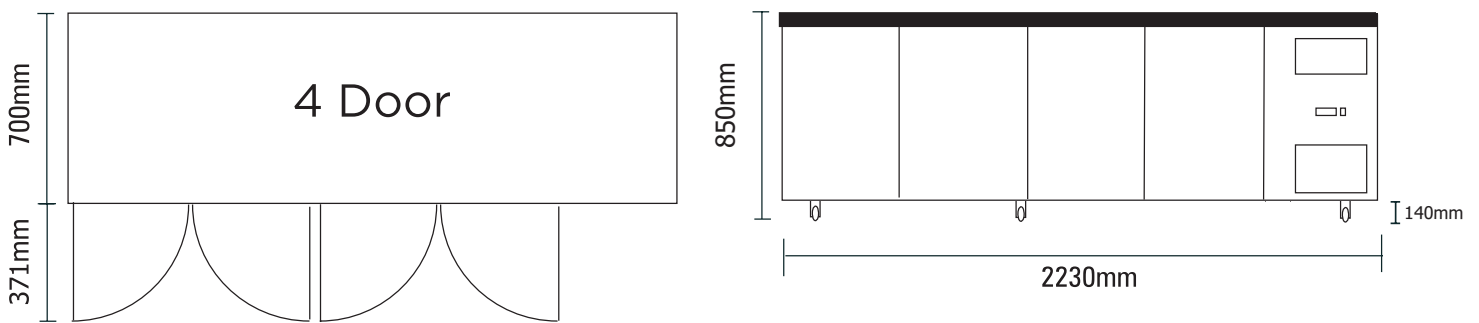

### SPECIFICATIONS

Model Number	UBC2230GD-NR
Part Number	3735212-NR
Volume	553L
Unit Weight	180kg
Packaged Weight	185kg
Adjustable Temp. Range	+1°C to +5°C
Max. Ambient Temp.	32°C
Climate Class	3M1
Energy Consumption	6.08kWh/24h
GEMS Star Rating	2 stars
Refrigeration Capacity	345W
Refrigerant	R290
Rated Current	6.08A
Electrical Voltage	220-240V
Frequency	50Hz
Power Supply	Single Phase
Power Plug	1 x 10A
Plug Location	Bottom Right

Colour	Stainless Steel
Internal Light	LED
No. of Doors	4
Door Type	Glass
Door Glass Type	Double glazed
Door Style	Hinged
Door Lock	No
Self-Closing Door	Yes
Door Swing Dimension	371mm
Total Depth of Door Open	1071mm
No. of Shelves Incl. Base Per Door	3
Shelf Type	Adjustable
Shelves Dimensions	333(w) x 530(d) mm
Temp. Controller	Digital
Castors	Yes
Warranty	2 Years, Parts & Labour
	Bromic Extra Care

### DIMENSIONS

<b>External (mm)</b>	
<b>Width</b>	2230
<b>Depth</b>	700
<b>Height</b>	850
<b>Internal (mm)</b>	
<b>Width</b>	1772
<b>Depth</b>	530
<b>Height</b>	589
<b>Packaged (mm)</b>	
<b>Width</b>	2260
<b>Depth</b>	740
<b>Height</b>	910