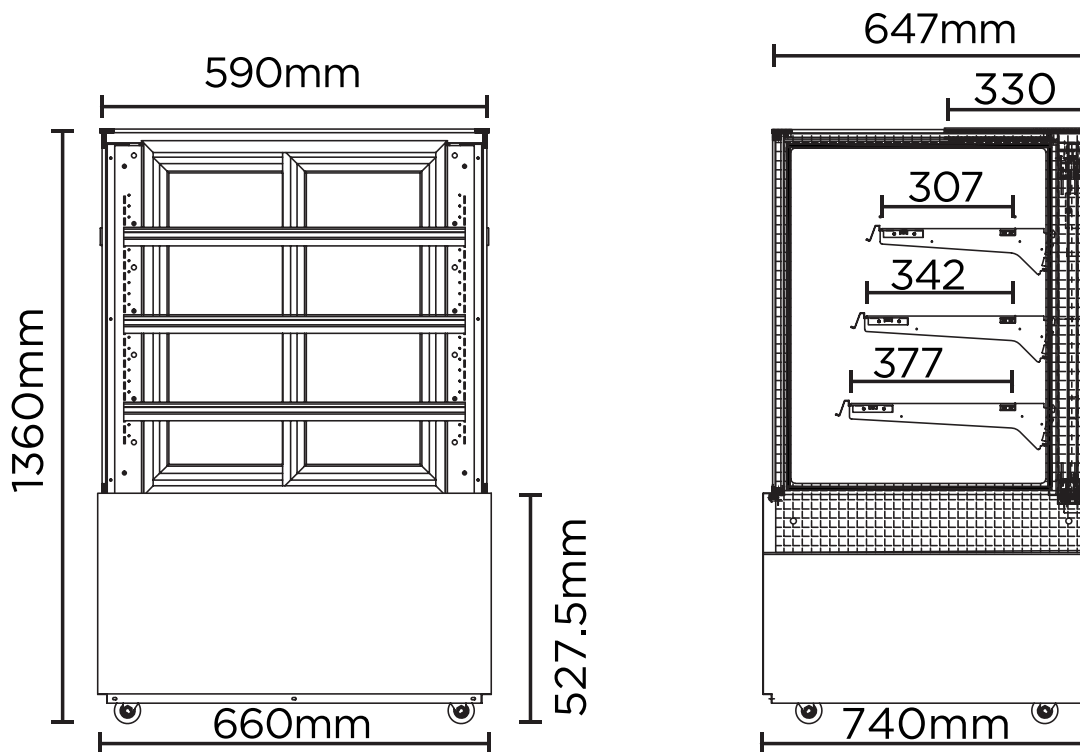

FD4T0660C | 4 Tier Cold Food Display 660mm

Food Displays

FD4T0660C

**4 TIER COLD
FOOD DISPLAY
660MM**

FD4T0660C | 4 Tier Cold Food Display 660mm

Food Displays

SPECIFICATIONS	Part Number	3736313-NR
	Capacity	300L
	Temp. Range	+2 to +6°C
	Max. Ambient Temp.	32°C
	Refrigeration Power	540W
	Energy Consumption	8.59kWh/24h
	Gross Weight	160kg
	Packaged Dimensions	760 x 850 x 1510 mm
	Refrigerant	R290
	Plug Supplied	Yes, 1 x 10A
	Plug Location	Rear, Right Hand Side
	Main Light	LED
	Number of Doors	1
	Door Type	Hinged
	Temp. Controller	Digital
	Castors	Yes
	No. of Shelves inc. Base	4
	Shelves Dimensions	577(w) x 307(d), 577(w) x 342(d), 577(w) x 377(d) mm
	Colour	Stainless Steel
Warranty	2 Year Parts & Labour	
Warranty Service	Bromic Extra Care	

DIMENSIONS	External (mm)	
	Width	660
	Depth	740
	Height	1360
	Internal (mm)	
	Width	590
Depth	647	
Height	828	

BROMIC PTY Ltd reserve the right to alter specifications without notice.