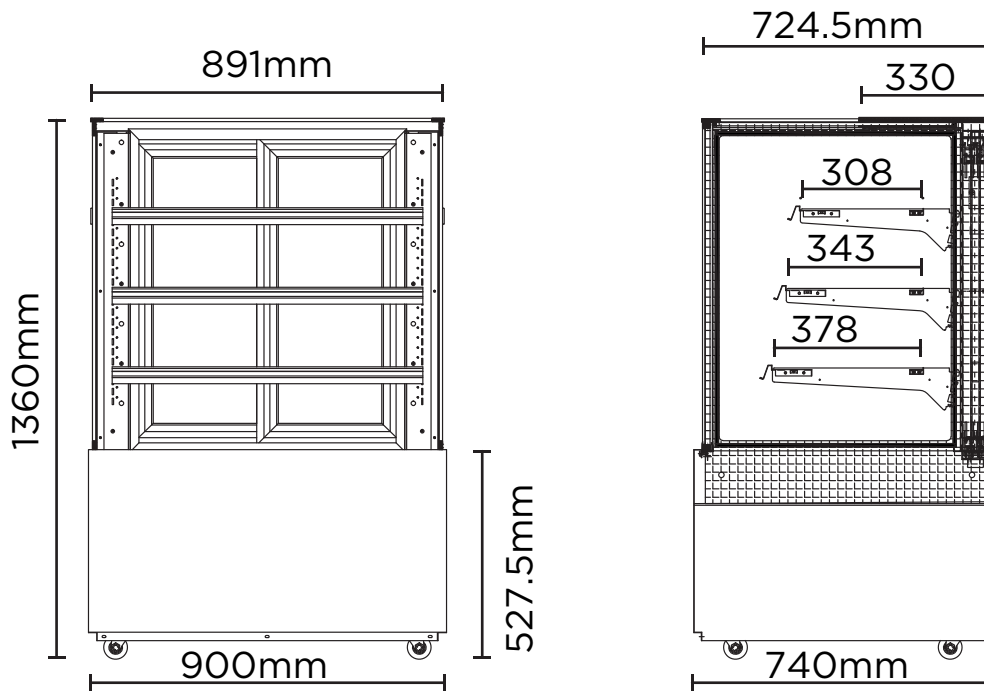

FD4T0900H | 4 Tier Hot Food Display 900mm

Food Displays

FD4T0900H

**4 TIER HOT
FOOD DISPLAY
900MM**

FD4T0900H | 4 Tier Hot Food Display 900mm

Food Displays

SPECIFICATIONS	Part Number	3736304
	Capacity	417L
	Temp. Range	+50 to +70°C
	Max. Ambient Temp.	N/A
	Energy Consumption	N/A
	Gross Weight	186kg
	Packaged Dimensions	1000 x 850 x 1510 mm
	Plug Supplied	Yes, 1 x 15A
	Plug Location	Rear, Right Hand Side
	Main Light	T5
	Number of Doors	2
	Door Type	Sliding
	Temp. Controller	Digital
	Castors	Yes
	No. of Shelves inc. Base	4
	Shelves Dimensions	817(w) x 307(d), 817(w) x 342(d), 817(w) x 377(d) mm
Colour	Stainless Steel	
Warranty	1 Year Parts & Labour	
Warranty Service	Bromic Extra Care	

DIMENSIONS	External (mm)	
	Width	900
	Depth	740
	Height	1360
	Internal (mm)	
	Width	874
Depth	647	
Height	828	

BROMIC PTY Ltd reserve the right to alter specifications without notice.