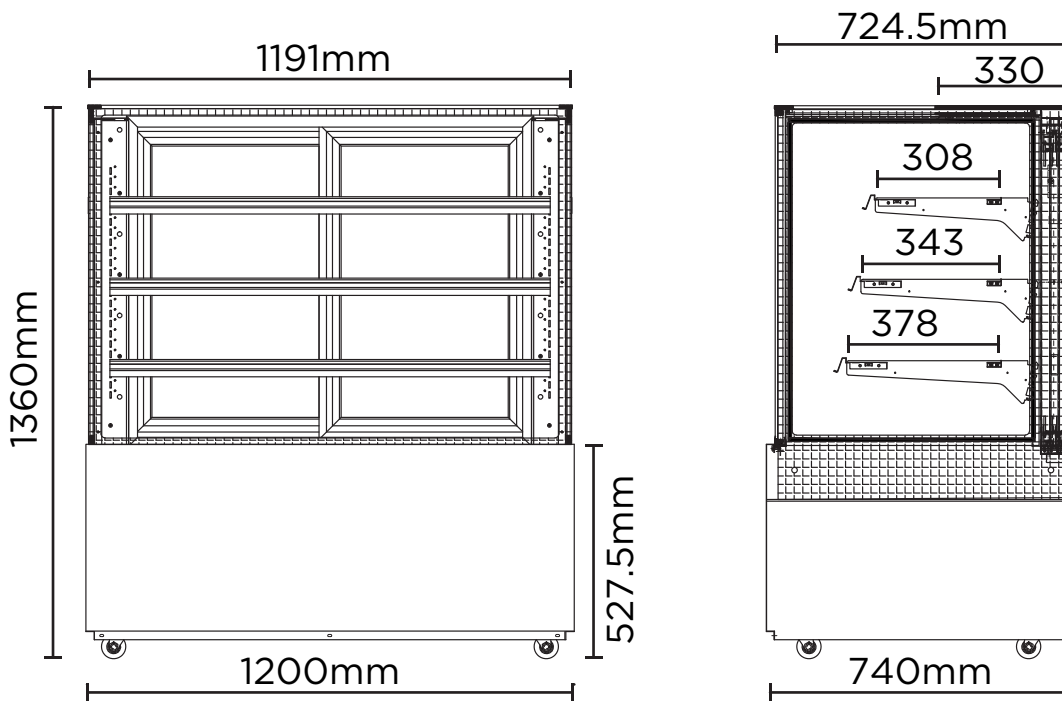

4 Tier Cold Food Display 1200mm

| Food Displays

4 Tier Cold Food Display 1200mm

| Food Displays

SPECIFICATIONS **DIMENSIONS**

Part Number	3736309-NR	Plug Supplied	Yes, 1 x 10A	External (mm)
Capacity	542L	Plug Location	Rear, Right Hand Side	Width 1200
Temp. Range	+1 to +5°C	Internal Light	LED	Depth 740
Gross Weight	282kg	Door Type	Sliding	Height 1360
Max. Ambient Temp.	32°C	No. of Doors	2	
Climate Class	3	Temp. Controller	Digital	
Energy Consumption	14.87kWh/24h	Castors	Yes	Internal (mm)
GEMS Star Rating	4	No. of Shelves Incl. Base	4	Width 1174
Current	4.2A	Shelves Dimensions	1117(w) x 307(d), 1117(w) x 342(d), x 1117(w) x 377(d) mm	Depth 647
Packaged Dimensions	1300 x 850 x 1510 mm	Colour	Stainless Steel	Height 828
Refrigerant	R290	Warranty	2 Years, Parts & Labour Bromic Extra Care	
Charge	140g			