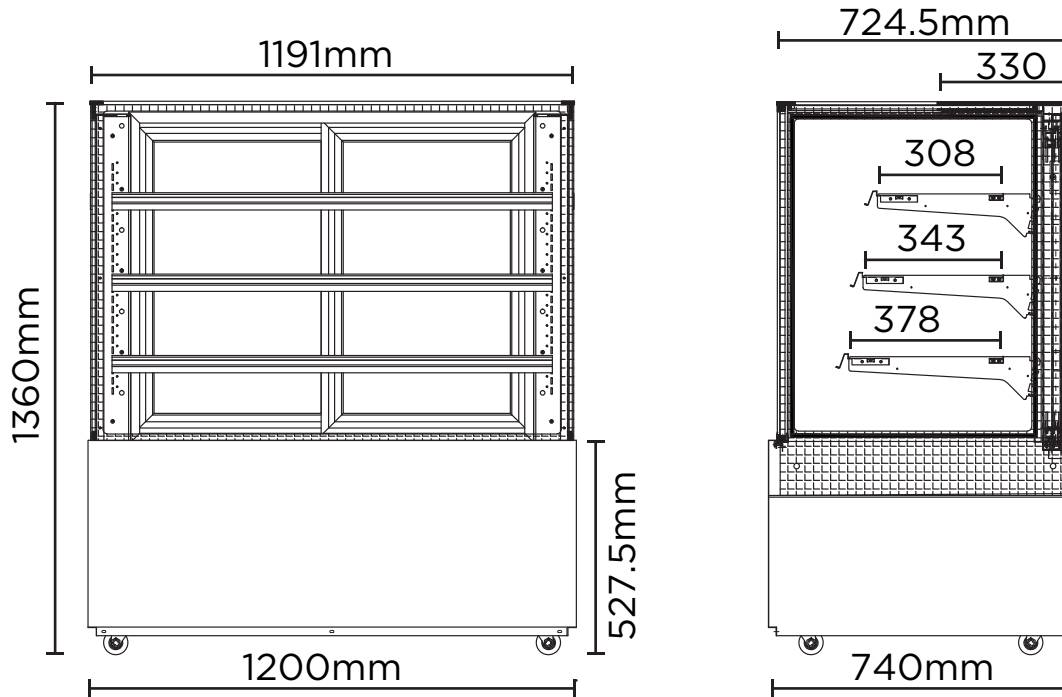

## FD4T1200H | 4 Tier Hot Food Display 1200mm

Food Displays

**FD4T1200H**

**4 TIER HOT  
FOOD DISPLAY  
1200MM**

## FD4T1200H | 4 Tier Hot Food Display 1200mm

### Food Displays

<b>SPECIFICATIONS</b>	<b>Part Number</b>	3736305
	<b>Capacity</b>	542L
	<b>Temp. Range</b>	+50 to +70°C
	<b>Max. Ambient Temp.</b>	N/A
	<b>Energy Consumption</b>	N/A
	<b>Gross Weight</b>	204kg
	<b>Packaged Dimensions</b>	1300 x 850 x 1510 mm
	<b>Plug Supplied</b>	Yes, 1 x 15A
	<b>Plug Location</b>	Rear, Right Hand Side
	<b>Main Light</b>	T5
	<b>Number of Doors</b>	2
	<b>Door Type</b>	Sliding
	<b>Temp. Controller</b>	Digital
	<b>Castors</b>	Yes
	<b>No. of Shelves inc. Base</b>	4
	<b>Shelves Dimensions</b>	1117(w) x 307(d), 1117(w) x 342(d), x 1117(w) x 377(d) mm
	<b>Colour</b>	Stainless Steel
	<b>Warranty</b>	2 Year Parts & Labour
	<b>Warranty Service</b>	Bromic Extra Care

<b>DIMENSIONS</b>	<b>External (mm)</b>	
	<b>Width</b>	1200
	<b>Depth</b>	740
	<b>Height</b>	1360
	<b>Internal (mm)</b>	
	<b>Width</b>	1174
	<b>Depth</b>	647
	<b>Height</b>	828

BROMIC PTY Ltd reserve the right to alter specifications without notice.