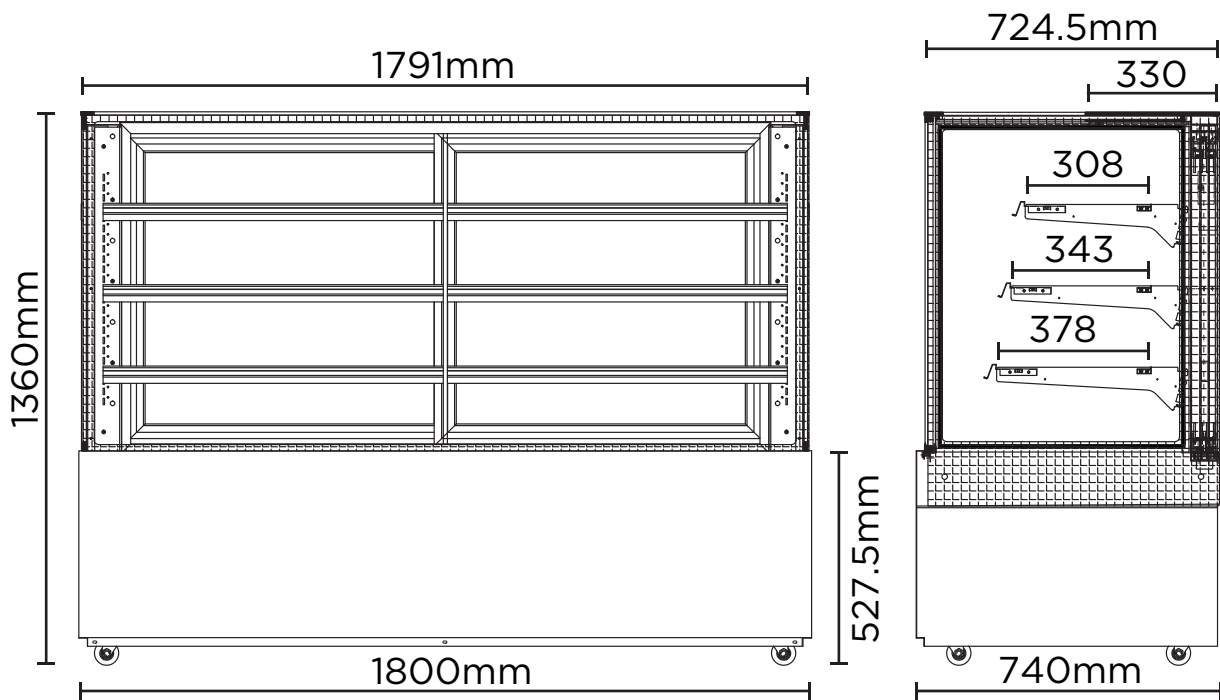

# 4 Tier Cold Food Display 1800mm

| Food Displays

# 4 Tier Cold Food Display 1800mm

Food Displays

**SPECIFICATIONS** **DIMENSIONS**

Part Number	3736311-NR	Plug Supplied	Yes, 1 x 10A	<b>External (mm)</b>
Capacity	830L	Plug Location	Rear, Right Hand Side	<b>Width</b> 1800
Temp. Range	+1 to +5°C	Internal Light	LED	<b>Depth</b> 740
Gross Weight	344kg	Door Type	Sliding	<b>Height</b> 1360
Max. Ambient Temp.	32°C	No. of Doors	2	
Climate Class	3	Temp. Controller	Digital	
Energy Consumption	21.23kWh/24h	Castors	Yes	<b>Internal (mm)</b>
GEMS Star Rating	4	No. of Shelves Incl. Base	4	<b>Width</b> 1774
Current	5.6A	Shelves Dimensions	852(w) x 307(d), 852(w) x 342(d),	<b>Depth</b> 647
Packaged Dimensions	1600 x 850 x 1510 mm		852(w) x 377(d) mm	<b>Height</b> 828
Refrigerant	R290	Colour	Stainless Steel	
Charge	150g	Warranty	2 Years, Parts & Labour Bromic Extra Care	