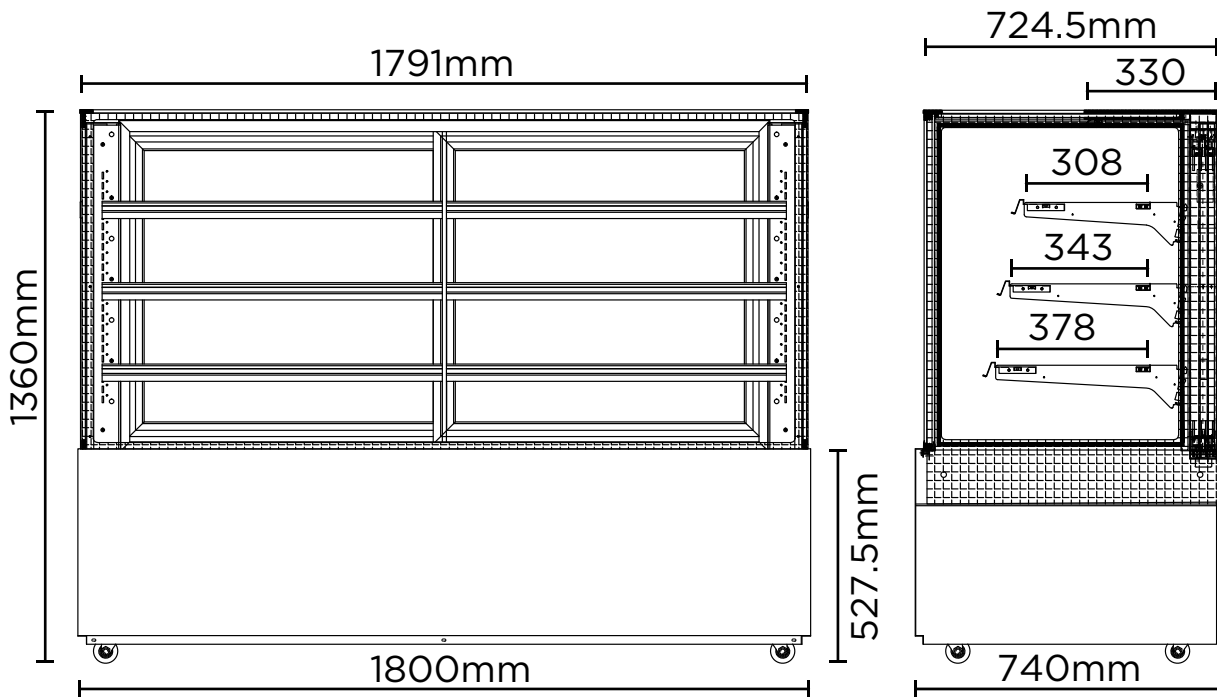

FD4T1800H | 4 Tier Hot Food Display 1800mm

Food Displays

FD4T1800H

**4 TIER HOT
FOOD DISPLAY
1800MM**

FD4T1800H | 4 Tier Hot Food Display 1800mm

Food Displays

SPECIFICATIONS	Part Number	3736307
	Capacity	830L
	Temp. Range	+50 to +70°C
	Max. Ambient Temp.	N/A
	Energy Consumption	N/A
	Gross Weight	242kg
	Packaged Dimensions	1900 x 850 x 1510 mm
	Plug Supplied	Yes, 1 x 15A
	Plug Location	Rear, Right Hand Side
	Main Light	T5
	Number of Doors	2
	Door Type	Sliding
	Temp. Controller	Digital
	Castors	Yes
	No. of Shelves inc. Base	4
	Shelves Dimensions	852(w) x 307(d), 852(w) x 342(d), 852(w) x 377(d) mm
Colour	Stainless Steel	
Warranty	2 Year Parts & Labour	
Warranty Service	Bromic Extra Care	

DIMENSIONS	External (mm)	
	Width	1800
	Depth	740
	Height	1360
	Internal (mm)	
	Width	1774
	Depth	647
	Height	828

BROMIC PTY Ltd reserve the right to alter specifications without notice.