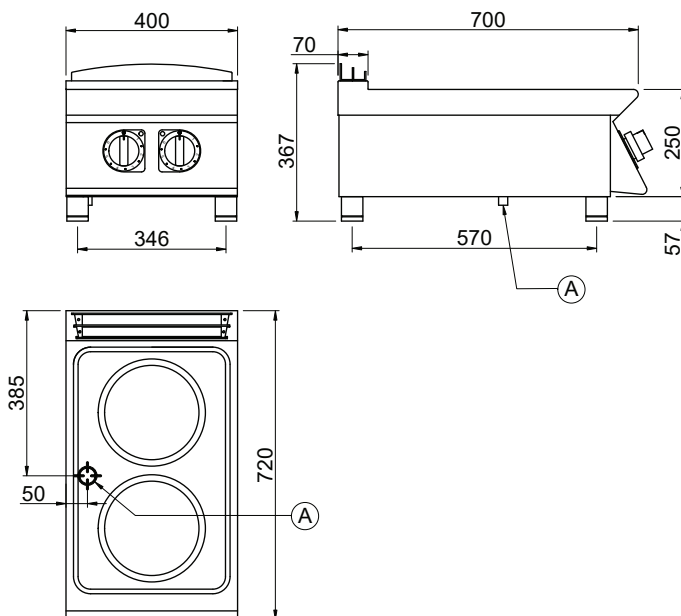

**Product Information:**

- Class leading, European style, professional quality and reliability since 1963
- 700 series, electric boiling top with round hot plates (2 x 2.8kW)
- Temperature regulation via 6 position selector
- Indicator lights to monitor the correct operation of the appliance
- Robust 304 grade stainless steel construction with rounded corners for improved cleaning
- Hermetically sealed, pressed work surface with raised edges to protect from overflow
- 24-month warranty

**General Drawing:**

**Specifications:**

<b>Model</b>	CE72TTT
<b>W x D x H (mm)</b>	400 x 720 x 367
<b>Weight</b>	35kg
<b>Hot Plates</b>	2 x Ø220mm
<b>Packed Dimensions (mm)</b>	450 x 825 x 570
<b>Packed Weight (mm)</b>	40kg
<b>Electrical Connection</b>	3Ø + N + E 415VAC / 50Hz / 5.6kW