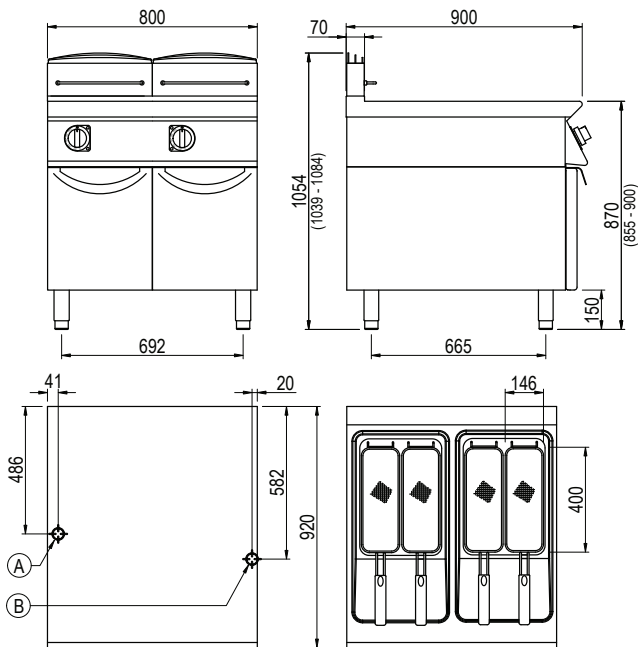

Product Information:

- Class leading, European style, professional quality and reliability since 1963
- 900 series, electric 2 x 21 litre, double pan fryer (136.8 MJ/h)
- Open pan design with external burners
- Electronic ignition, high efficiency, stainless steel burners complete with flame failure device, pilot burner and Hi-limit temperature protection with manual reset
- Temperature regulation via thermostat (100°C – 195°C)
- Thermostat bulbs protected against accidental impact
- Cold zone on the bottom of the tank to collect residues and prevent tainting of oil
- 2x 310x444mm single tanks with oil drainage via ball valve into integrated oil capture drawer
- Indicator lights to monitor the correct operation of the appliance
- Robust 304 grade stainless steel construction with rounded corners for improved cleaning
- Pressed top work surface with raised edges to protect from overflow
- Enclosed base with front access doors
- Height adjustable stainless steel feet for a 900mm working height
- Supplied with removable mesh basket support, 4x 146x400x120mm baskets and lids
- 24-month warranty

General Drawing:

Specifications:

Model	FG9821PT	
W x D x H (mm)	800 x 920 x 1054	
Weight	145kg	
Oil Capacity	2 x 21L	
Packed Dimensions (mm)	845 x 1025 x 1200	
Packed Weight (mm)	157kg	
Electrical Connection	1Ø + N + E 240VAC / 50Hz / 0.2kW 10A plug & lead fitted	
Gas Connection	Natural 1/2" BSP	Universal LPG 1/2" BSP
Minimum Normal Test Gas Pressure	1.3 kPa	2.75 kPa
Maximum Normal Test Gas Pressure	3.5 kPa	3.5 kPa
Nominal Test Point Pressure	1.0 kPa	2.65 kPa
Total Nominal Gas Consumption	136.8 MJ/h	136.8 MJ/h