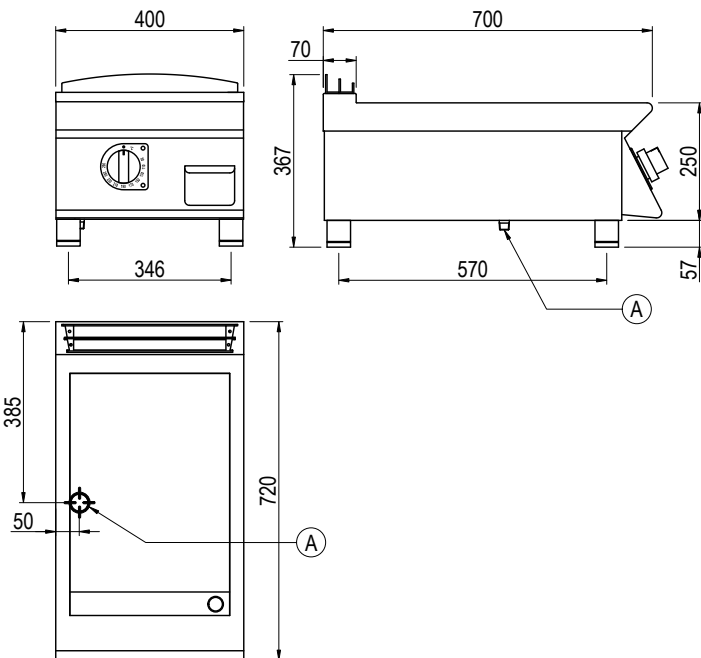

Product Information:

- Class leading, European style, professional quality and reliability since 1963
- 700 series, electric frytop with 12mm smooth mild steel plate (6.5kW) (also available in 12mm ribbed mild steel plate)
- Heating elements with Hi-limit temperature protection
- Temperature regulation via thermostat (80°C – 290°C)
- Indicator light to monitor the correct operation of the appliance
- Robust 304 grade stainless steel construction with rounded corners for improved cleaning
- Hermetically sealed, pressed work surface with raised edges to protect from overflow
- Removable grease tray
- 24-month warranty

General Drawing:

Specifications:

Model - Smooth	FLE72TFT
Model - Ribbed	FRE72TFT
W x D x H (mm)	400 x 720 x 367
Weight	50kg
Cooktop (mm)	340 x 460
Packed Dimensions (mm)	450 x 845 x 570
Packed Weight (mm)	55kg
Electrical Connection	3Ø + N + E 415VAC / 50Hz / 6.5kW