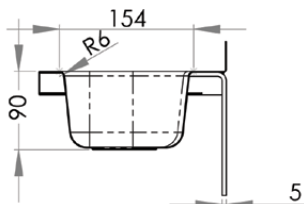

Sinks & Basins

Compact Hand Basin

HBC

- 3.1 litre capacity
- Constructed from 1mm 304 grade stainless steel
- Radius fascia for safety
- 40mm splashback
- 40mm outlet – Suits PW40 & SSBW-40
- Comes complete with wall brackets
- Left or right tap hole on request
- Taphole position and size to be indicated when ordering

Top

Front

Cross Section

Use optional SAFETEE-STRIP for no sharp edges