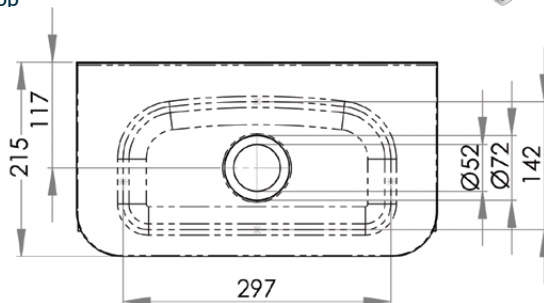

Sinks & Basins

Compact Hand Basin

HBC

- 3.1 litre capacity
- Constructed from 1mm 304 grade stainless steel
- Radius fascia for safety
- 40mm splashback
- 40mm outlet – Suits PW40 & SSBW-40
- Comes complete with wall brackets
- Left or right tap hole on request
- Taphole position and size to be indicated when ordering

Top

Front

Cross Section

Use optional SAFETEE-STRIP for no sharp edges