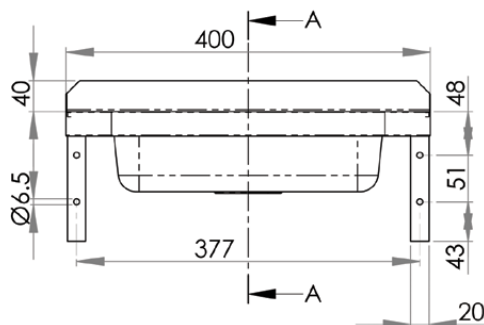

Sinks & Basins

Compact Hand Basin

HBC

- 3.1 litre capacity
- Constructed from 1mm 304 grade stainless steel
- Radius fascia for safety
- 40mm splashback
- 40mm outlet – Suits PW40 & SSBW-40
- Comes complete with wall brackets
- Left or right tap hole on request
- Taphole position and size to be indicated when ordering

Top

Front

Cross Section

Use optional SAFETEE-STRIP for no sharp edges