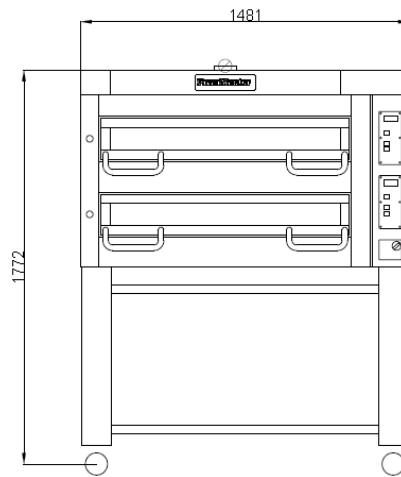

## TECHNICAL INFORMATION

Category	700 Series (optimizes for pizzas up to 14 in)
Type	Free Standing
Construction	Stainless steel front
Colour	Classic Silver (Standard), Royal Gold (option), Phantom Black (Option)
Max. working temperature	400 <sup>0</sup> C, 500 <sup>0</sup> C (Option)
Weight (kg)	365
External Dimensions W x D x H (mm)	1480 x 905 x 820
Internal Dimensions W x D x H (mm)	1065 x 710 x 210 / 245 (Option)
Decks (special clay hearthstone)	2
Power connection	3 Phase, 400V, 50Hz,
Power consumption (kw)	19
Rated current (A)	32
Capacity (pizzas per deck) 10 in	11
Capacity (pizzas per deck) 14 in	6
Capacity (pizzas per deck) 16 in	3
Capacity (pizzas per deck) 18 in	2
Digital control panel	Standard
Timer with manual shut-off alarm	Standard
Auto-Timer with alarm	Standard
Turbo start function	Standard
Legs with lockable castors	Standard
Stainless steel retractable shelf	Standard