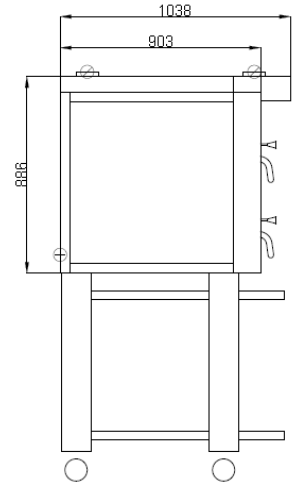

## TECHNICAL INFORMATION

Category	700 Series (optimizes for pizzas up to 14 in)
Type	Free Standing
Construction	Stainless steel front
Colour	Classic Silver (Standard), Royal Gold (option), Phantom Black (Option)
Max. working temperature	400 <sup>0</sup> C, 500 <sup>0</sup> C (Option)
Weight (kg)	365
External Dimensions W x D x H (mm)	1480 x 905 x 820
Internal Dimensions W x D x H (mm)	1065 x 710 x 210 / 245 (Option)
Decks (special clay hearthstone)	2
Power connection	3 Phase, 400V, 50Hz,
Power consumption (kw)	19
Rated current (A)	32
Capacity (pizzas per deck) 10 in	11
Capacity (pizzas per deck) 14 in	6
Capacity (pizzas per deck) 16 in	3
Capacity (pizzas per deck) 18 in	2
Digital control panel	Standard
Timer with manual shut-off alarm	Standard
Auto-Timer with alarm	Standard
Turbo start function	Standard
Legs with lockable castors	Standard
Stainless steel retractable shelf	Standard