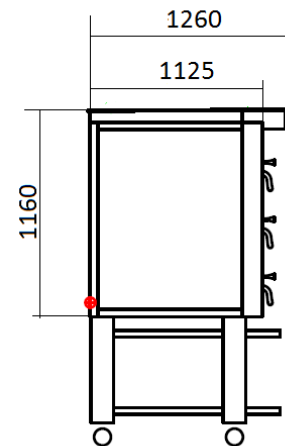

PM 913 ED

TECHNICAL INFORMATION

Category	900 Series (optimizes for pizzas up to 18 in)
Type	Free Standing
Construction	Stainless steel front
Colour	Classic Silver (Standard), Royal Gold (option), Phantom Black (Option)
Max. working temperature	400 ⁰ C, 500 ⁰ C (Option)
Weight (kg)	354
External Dimensions W x D x H (mm)	1040 x 1125 x 1160
Internal Dimensions W x D x H (mm)	670 x 920 x 210 / 245 (Option)
Decks (special clay hearthstone)	3
Power connection	3 Phase, 400V, 50Hz,
Power consumption (kw)	25.5
Rated current (A)	40
Capacity (pizzas per deck) 10 in	6
Capacity (pizzas per deck) 14 in	3
Capacity (pizzas per deck) 16 in	2
Capacity (pizzas per deck) 18 in	1
Digital control panel	Standard