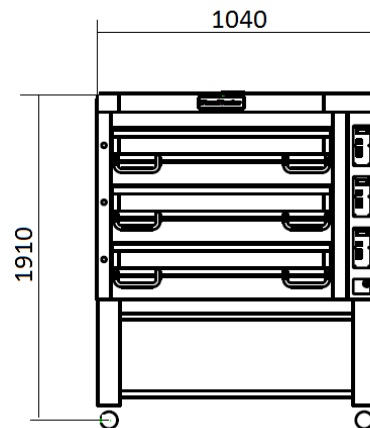

PM 913 ED

TECHNICAL INFORMATION

Category	900 Series (optimizes for pizzas up to 18 in)
Type	Free Standing
Construction	Stainless steel front
Colour	Classic Silver (Standard), Royal Gold (option), Phantom Black (Option)
Max. working temperature	400 ⁰ C, 500 ⁰ C (Option)
Weight (kg)	354
External Dimensions W x D x H (mm)	1040 x 1125 x 1160
Internal Dimensions W x D x H (mm)	670 x 920 x 210 / 245 (Option)
Decks (special clay hearthstone)	3
Power connection	3 Phase, 400V, 50Hz,
Power consumption (kw)	25.5
Rated current (A)	40
Capacity (pizzas per deck) 10 in	6
Capacity (pizzas per deck) 14 in	3
Capacity (pizzas per deck) 16 in	2
Capacity (pizzas per deck) 18 in	1
Digital control panel	Standard