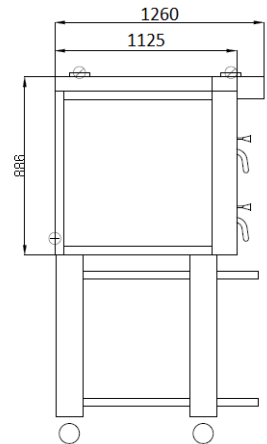

PM 922 ED

TECHNICAL INFORMATION

Category	900 Series (optimizes for pizzas up to 18 in)
Type	Free Standing
Construction	Stainless steel front
Colour	Classic Silver (Standard), Royal Gold (option), Phantom Black (Option)
Max. working temperature	400 ⁰ C, 500 ⁰ C (Option)
Weight (kg)	330
External Dimensions W x D x H (mm)	1350 x 1125 x 820
Internal Dimensions W x D x H (mm)	920 x 920 x 210 / 245 (Option)
Decks (special clay hearthstone)	2
Power connection	3 Phase, 400V, 50Hz,
Power consumption (kw)	22
Rated current (A)	32
Capacity (pizzas per deck) 10 in	12
Capacity (pizzas per deck) 14 in	5
Capacity (pizzas per deck) 16 in	4
Capacity (pizzas per deck) 18 in	4
Digital control panel	Standard