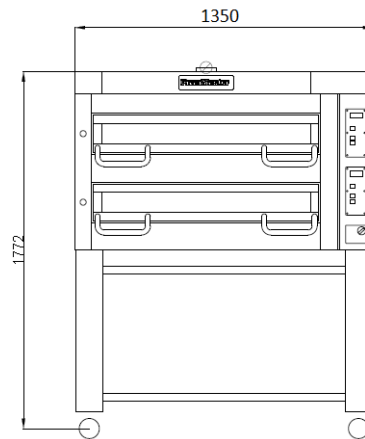

PM 922 ED

TECHNICAL INFORMATION

Category	900 Series (optimizes for pizzas up to 18 in)
Type	Free Standing
Construction	Stainless steel front
Colour	Classic Silver (Standard), Royal Gold (option), Phantom Black (Option)
Max. working temperature	400 ⁰ C, 500 ⁰ C (Option)
Weight (kg)	330
External Dimensions W x D x H (mm)	1350 x 1125 x 820
Internal Dimensions W x D x H (mm)	920 x 920 x 210 / 245 (Option)
Decks (special clay hearthstone)	2
Power connection	3 Phase, 400V, 50Hz,
Power consumption (kw)	22
Rated current (A)	32
Capacity (pizzas per deck) 10 in	12
Capacity (pizzas per deck) 14 in	5
Capacity (pizzas per deck) 16 in	4
Capacity (pizzas per deck) 18 in	4
Digital control panel	Standard